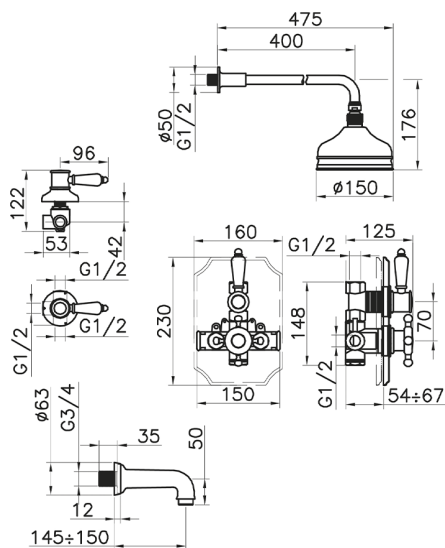

Concealed thermostatic bath set VICTORIAN_916.VT01H.

MODEL **916.VT01H.**

Concealed thermostatic bath set, 1/2" Concealed Thermostatic valve, 1/2" outlet stopvalve, 2-outlet diverter, 400 mm shower arm with showerhead, 150 mm Brass round headshower, 3/4 M 150 mm spout, without flexible hose and handshower

AVAILABLE FINISHINGS

-  **AC** AC Satin Brushed Nickel
-  **AG** AG Antique Gold
-  **BA** BA Old Bronze
-  **CR** CR Chrome
-  **2W** 2W Brushed Gold

CHARACTERISTICS

Cartridge Spare Parts **24.04A.PP**
8x20 Plus P Thermostatic Valve
 Installation **Concealed**