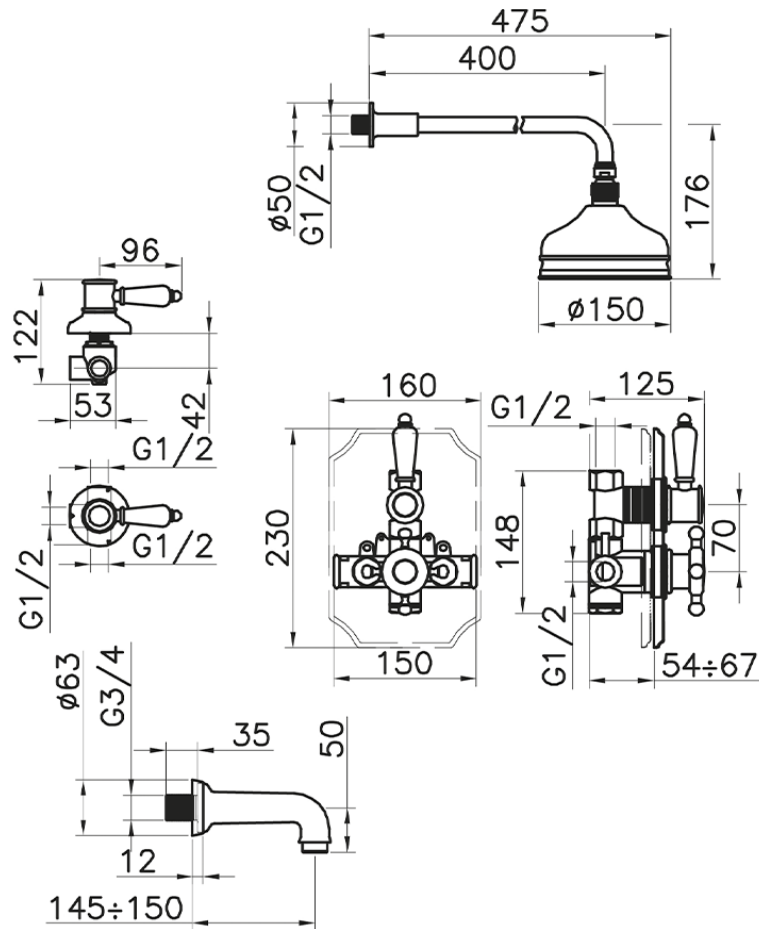

Concealed thermostatic bath set VICTORIAN_916.VT01H.

916.VT01H.

<https://en.huberitalia.com/concealed-thermostatic-bath-set-victorian-916-vt01h>

2024-11-21