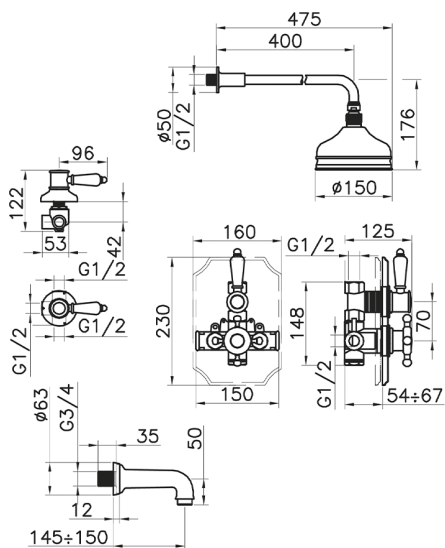

Concealed thermostatic bath set VICTORIAN_916.VT01H.
MODEL 916.VT01H.

Concealed thermostatic bath set, 1/2" Concealed Thermostatic valve, 1/2" outlet stopvalve, 2-outlet diverter, 400 mm shower arm with showerhead, 150 mm Brass round headshower, 3/4 M 150 mm spout, without flexible hose and handshower

AVAILABLE FINISHINGS

-  **AC** AC Satin Brushed Nickel
-  **AG** AG Antique Gold
-  **BA** BA Old Bronze
-  **CR** CR Chrome
-  **2W** 2W Brushed Gold

CHARACTERISTICS

Cartridge Spare Parts **24.04A.PP**
8x20 Plus P Thermostatic Valve
 Installation **Concealed**