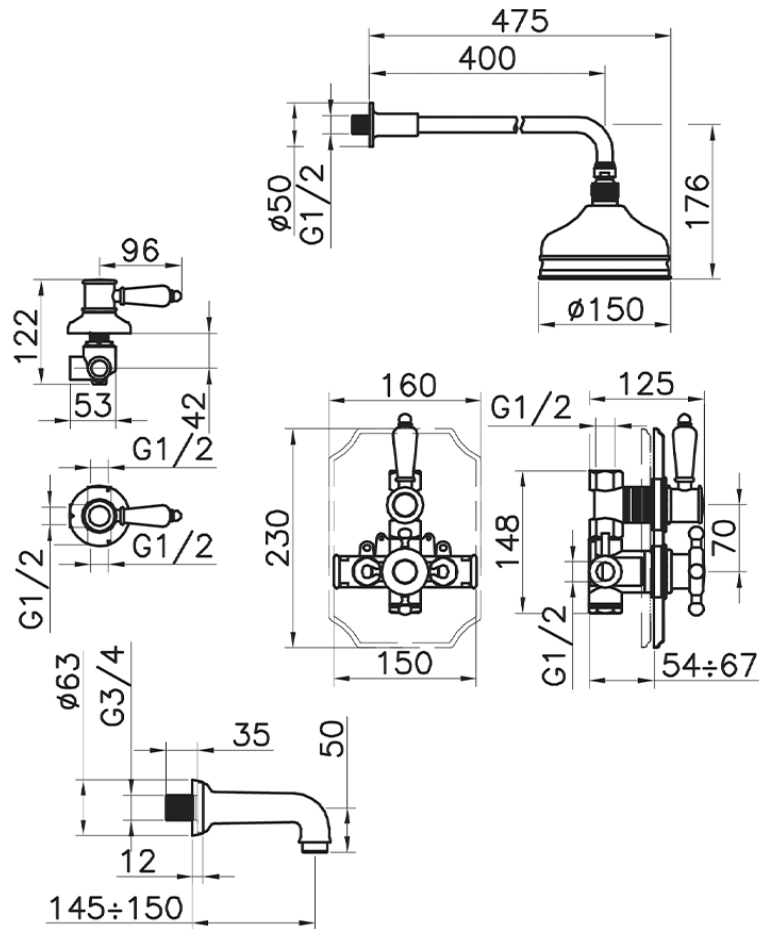

Concealed thermostatic bath set VICTORIAN_916.VT01H.

916.VT01H.

<https://en.huberitalia.com/concealed-thermostatic-bath-set-victorian-916-vt01h>

2024-11-24