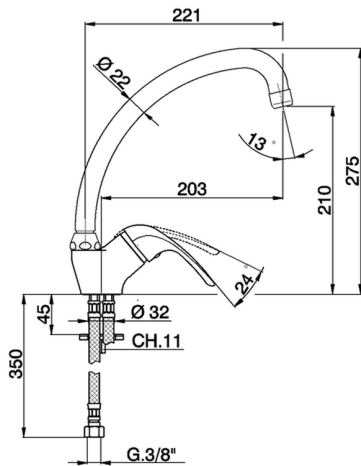

## Single lever sink mixer KITCHEN\_NM000520

MODEL **NM000520**

Single lever sink mixer, swivel spout, G.3/8" stainless steel flexible hoses

AVAILABLE FINISHINGS

CHARACTERISTICS

Cartridge Spare Parts **ZZ94035000**

**35 mm Cartridge**

2026-05-01