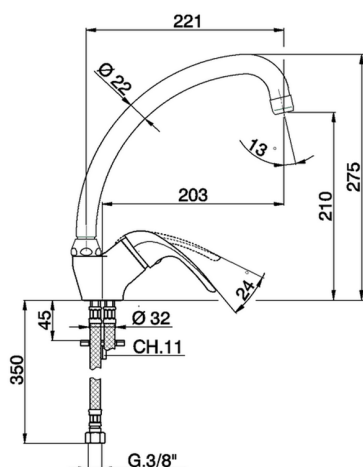

## Single lever sink mixer KITCHEN\_NM000520

MODEL **NM000520**

Single lever sink mixer, swivel spout, G.3/8" stainless steel flexible hoses

AVAILABLE FINISHINGS

CHARACTERISTICS

Cartridge Spare Parts **ZZ94035000**

**35 mm Cartridge**

2026-06-24