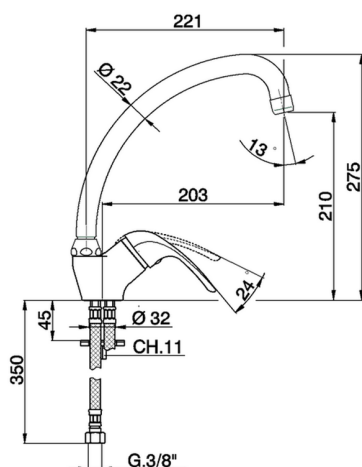

Single lever sink mixer KITCHEN_NM000520

MODEL **NM000520**

Single lever sink mixer, swivel spout, G.3/8" stainless steel flexible hoses

AVAILABLE FINISHINGS

21 21 Chrome

CHARACTERISTICS

Cartridge Spare Parts **ZZ94035000**

35 mm Cartridge

2026-04-06