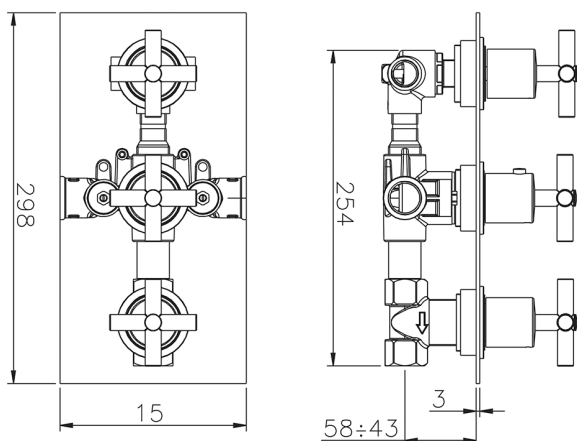

## Concealed thermostatic shower valve, 3-outlet SUITE\_SU008141

MODEL **SU008141**

Concealed thermostatic shower valve,  
3-outlet, 2-outlet devia stop cartridge, 1/2" outlet  
stop valve, concealed part included

### CHARACTERISTICS

Cartridge Spare Parts **24.04A.PP**

**8x20 Plus P Thermostatic Valve**

Installation **Concealed**