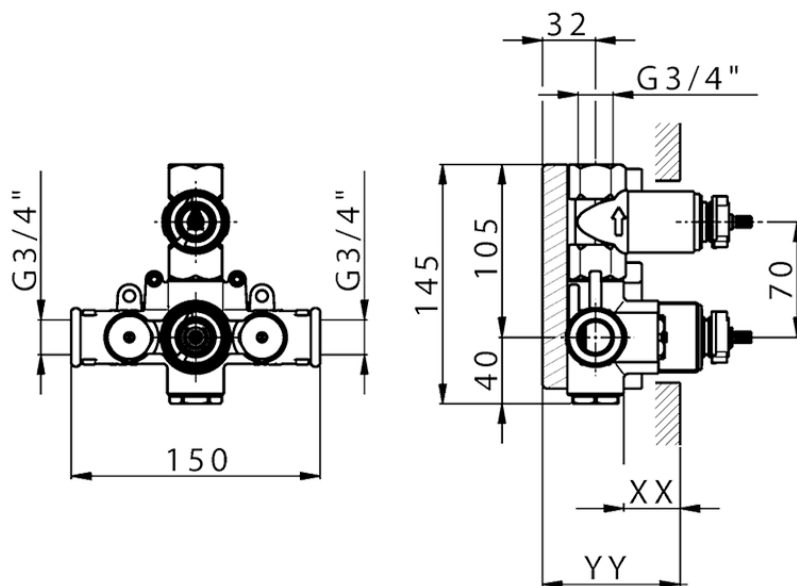

Exposed part for 1-outlet con.thermo.shower valve THERMO_H3007300

H3007300

<https://en.huberitalia.com/exposed-part-for-1-outlet-con-thermo-shower-valve-thermo-h3007300>

Piastra/Plate/Plaque/Platte/Placa

2-3mm: XX 25-40 YY 76-91

10 mm: XX 16-31 YY 65-80

ZB007361

<https://en.huberitalia.com/1-outlet-concealed-thermostatic-shower-valve-concealed-zb007361>

Piastra/Plate/Plaque/Platte/Placa

2-3mm: XX 25-40 YY 76-91

10 mm: XX 16-31 YY 65-80

ZB007301

<https://en.huberitalia.com/1-outlet-concealed-thermostatic-shower-valve-concealed-zb007301>

2025-01-15