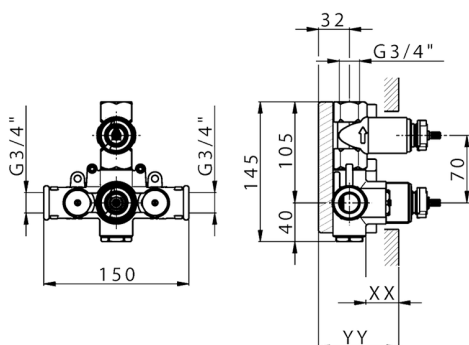

## 1-outlet Concealed thermostatic shower valve CONCEALED\_ZB007361

MODEL **ZB007361**

1-outlet Concealed thermostatic shower valve, stopvalve with 3/4" outlet, without trim kit

AVAILABLE FINISHINGS

**04** 04 Without finishing

CHARACTERISTICS

Installation	<b>Concealed</b>
Cartridge Spare Parts	<b>23.51A.HF</b>
<b>HF Thermostatic Valve</b>	
Concealed	<b>1</b>

Piastra/Plate/Plaque/Platte/Placa

2-3mm: XX 25-40 YY 76-91

10 mm: XX 16-31 YY 65-80

Piastra/Plate/Plaque/Platte/Placa

2-3mm: XX 25-40 YY 76-91

10 mm: XX 16-31 YY 65-80