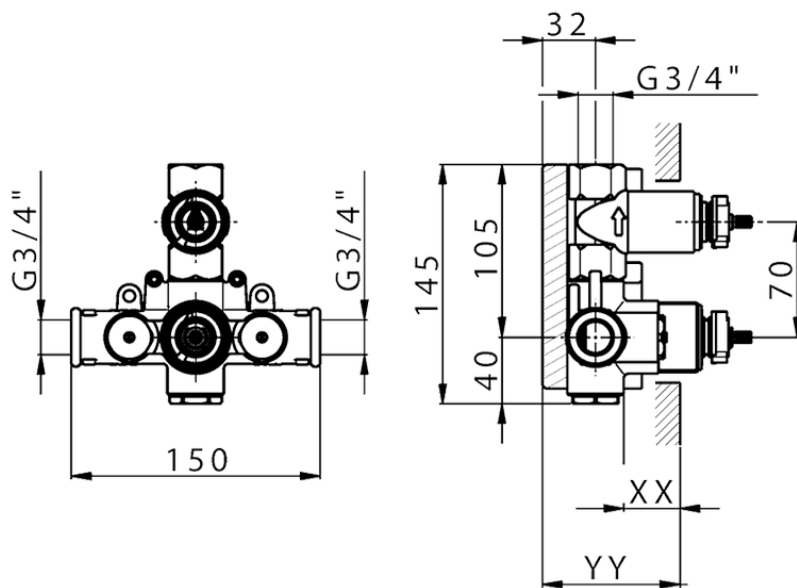

Exposed part for 1-outlet con.thermo.shower valve THERMO_H3007300

H3007300

<https://en.huberitalia.com/exposed-part-for-1-outlet-con-thermo-shower-valve-thermo-h3007300>

Piastra/Plate/Plaque/Platte/Placa

2-3mm: XX 25-40 YY 76-91

10 mm: XX 16-31 YY 65-80

ZB007361

<https://en.huberitalia.com/1-outlet-concealed-thermostatic-shower-valve-concealed-zb007361>

Piastra/Plate/Plaque/Platte/Placa

2-3mm: XX 25-40 YY 76-91

10 mm: XX 16-31 YY 65-80

ZB007301

<https://en.huberitalia.com/1-outlet-concealed-thermostatic-shower-valve-concealed-zb007301>

2025-01-15