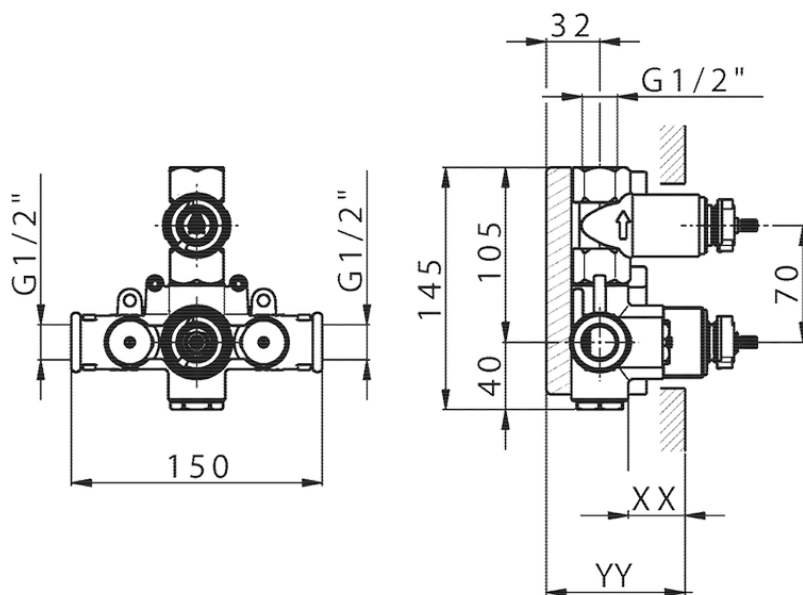

Exposed part for 1-outlet con.thermo.shower valve THERMO_H3007300

H3007300

<https://en.huberitalia.com/exposed-part-for-1-outlet-con-thermo-shower-valve-thermo-h3007300>

Piastra/Plate/Plaque/Platte/Placa

2-3mm: XX 25-40 YY 76-91

10 mm: XX 16-31 YY 65-80

ZB007361

<https://en.huberitalia.com/1-outlet-concealed-thermostatic-shower-valve-concealed-zb007361>

Piastra/Plate/Plaque/Platte/Placa

2-3mm: XX 25-40 YY 76-91

10 mm: XX 16-31 YY 65-80

ZB007301

<https://en.huberitalia.com/1-outlet-concealed-thermostatic-shower-valve-concealed-zb007301>

2025-01-15