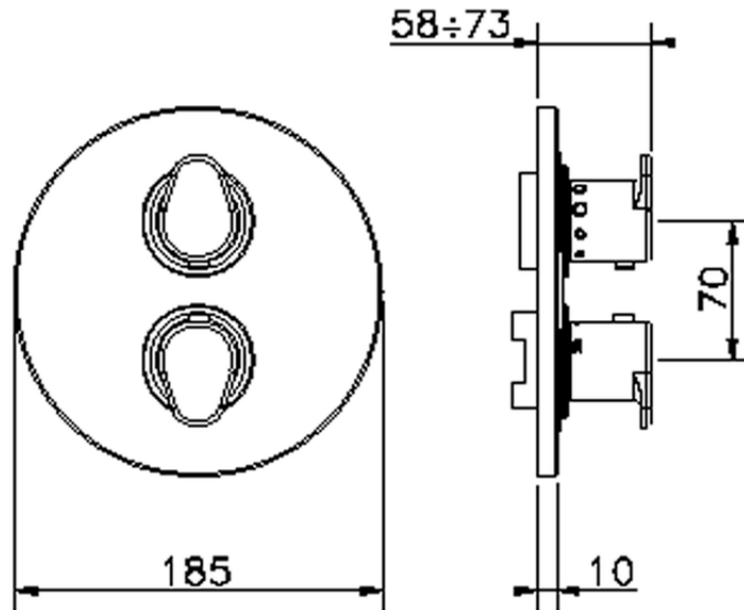

Exposed part for 1-outlet con.thermo.shower valve THERMO_H3007300

H3007300

<https://en.huberitalia.com/exposed-part-for-1-outlet-con-thermo-shower-valve-thermo-h3007300>

Piastra/Plate/Plaque/Platte/Placa

2-3mm: XX 25-40 YY 76-91

10 mm: XX 16-31 YY 65-80

ZB007361

<https://en.huberitalia.com/1-outlet-concealed-thermostatic-shower-valve-concealed-zb007361>

Piastra/Plate/Plaque/Platte/Placa

2-3mm: XX 25-40 YY 76-91

10 mm: XX 16-31 YY 65-80

ZB007301

<https://en.huberitalia.com/1-outlet-concealed-thermostatic-shower-valve-concealed-zb007301>

2025-01-15