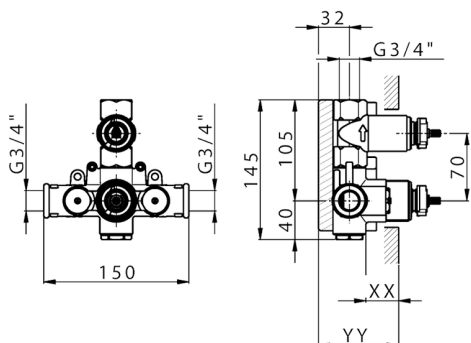

1-outlet Concealed thermostatic shower valve CONCEALED_ZB007361

MODEL **ZB007361**

1-outlet Concealed thermostatic shower valve, stopvalve with 3/4" outlet, without trim kit

AVAILABLE FINISHINGS

04 04 Without finishing

CHARACTERISTICS

Installation	Concealed
Cartridge Spare Parts	23.51A.HF
HF Thermostatic Valve	
Concealed	1

Piastra/Plate/Plaque/Platte/Placa

2-3mm: XX 25-40 YY 76-91

10 mm: XX 16-31 YY 65-80

Thermostatic

The Huber thermostatic is your personal water manager, helping you to handle, control and save water and energy.

1-outlet Concealed thermostatic shower valve CONCEALED_ZB007301

MODEL **ZB007301**

1-outlet Concealed thermostatic shower valve, with stopvalve, without trim kit

AVAILABLE FINISHINGS

CHARACTERISTICS

Installation	Concealed
Cartridge Spare Parts	24.04A.PP
8x20 Plus P Thermostatic Valve	
Concealed	1