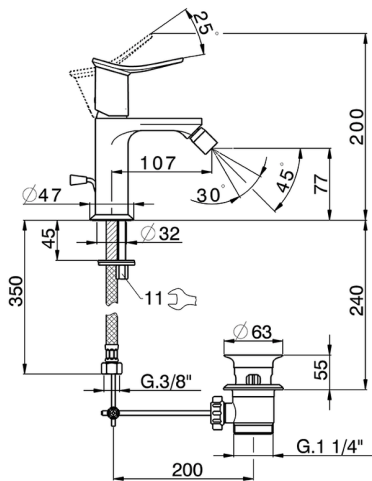

## Single lever bidet mixer HARLOCK\_HK000554

MODEL **HK000554**

Single lever bidet mixer, with 1" 1/4 automatic pop-up waste, G.3/8" stainless steel flexible hoses

### CHARACTERISTICS

Cartridge Spare Parts **ZZ96550000**

**25 mm Cartridge**

## Single lever bidet mixer HARLOCK\_HK000554

HK000554

<https://en.huberitalia.com/single-lever-bidet-mixer-harlock-hk000554>

2025-04-02