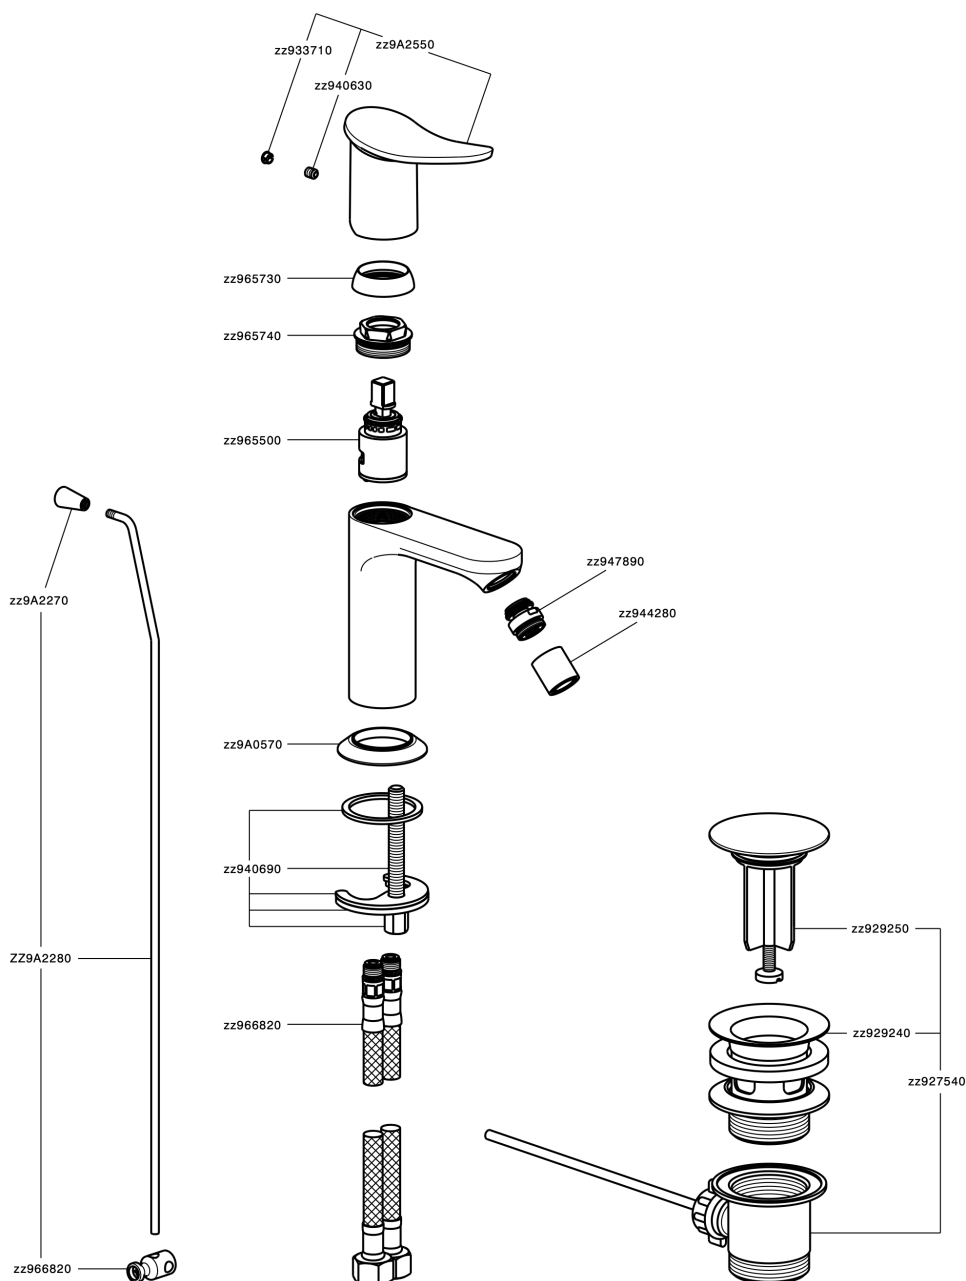

## Single lever bidet mixer HARLOCK\_HK000554

MODEL **HK000554**

Single lever bidet mixer, with 1" 1/4 automatic pop-up waste, G.3/8" stainless steel flexible hoses

### CHARACTERISTICS

Cartridge Spare Parts **ZZ96550000**

**25 mm Cartridge**

## Single lever bidet mixer HARLOCK\_HK000554

HK000554

<https://en.huberitalia.com/single-lever-bidet-mixer-harlock-hk000554>

2025-04-02