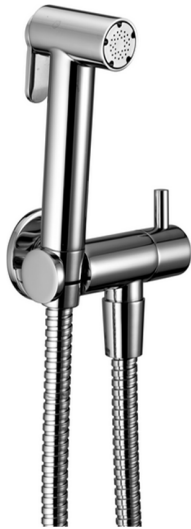

Bidet handshower set COMMUNITY_TT007900

MODEL **TT007900**

Bidet handshower set, wall mounted bracket with 1/2" stopvalve, Bidet handshower, 120 cm Brass flexible hose

AVAILABLE FINISHINGS

-  **21** 21 Chrome
-  **24** 24 Gold

CHARACTERISTICS

Bidet handshower

2024-12-04