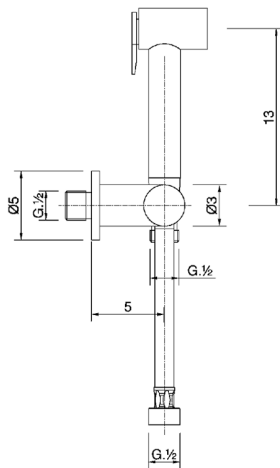

Bidet handshower set COMMUNITY_TT007900

MODEL **TT007900**

Bidet handshower set, wall mounted bracket with 1/2" stopvalve, Bidet handshower, 120 cm Brass flexible hose

AVAILABLE FINISHINGS

-  **21** 21 Chrome
-  **24** 24 Gold

CHARACTERISTICS

Bidet handshower

2024-12-04