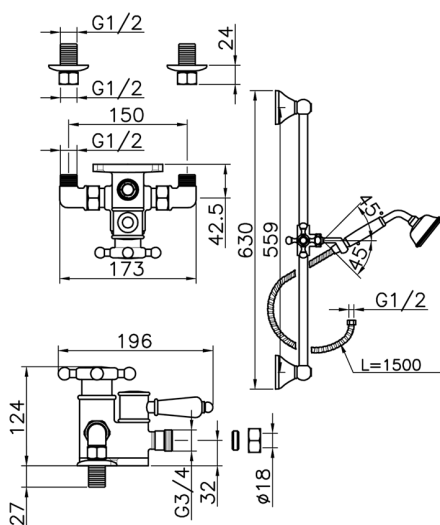

Thermostatic shower mixer with sliding bar VICTORIAN_190R.VT01H.

MODEL **190R.VT01H.**

Thermostatic shower mixer with sliding bar,56 cm
Sliding rail kit with sliding bracket,78 mm Classic
One Spray handshower,150 cm Brass flexible hose

AVAILABLE FINISHINGS

-  **AC** AC Satin Brushed Nickel
-  **AG** AG Antique Gold
-  **BA** BA Old Bronze
-  **CR** CR Chrome
-  **2W** 2W Brushed Gold

CHARACTERISTICS

Cartridge Spare Parts **24.04A.PP**
8x20 Plus P Thermostatic Valve