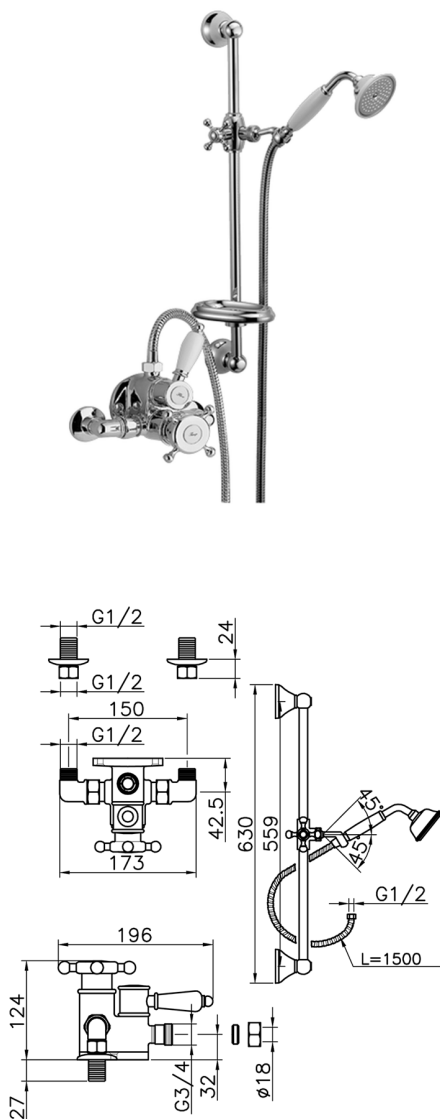

Thermostatic shower mixer with sliding bar VICTORIAN_190R.VT01H.

MODEL **190R.VT01H.**

Thermostatic shower mixer with sliding bar,56 cm
Sliding rail kit with sliding bracket,78 mm Classic
One Spray handshower,150 cm Brass flexible hose

AVAILABLE FINISHINGS

-  **AC** AC Satin Brushed Nickel
-  **AG** AG Antique Gold
-  **BA** BA Old Bronze
-  **CR** CR Chrome
-  **2W** 2W Brushed Gold

CHARACTERISTICS

Cartridge Spare Parts **24.04A.PP**
8x20 Plus P Thermostatic Valve