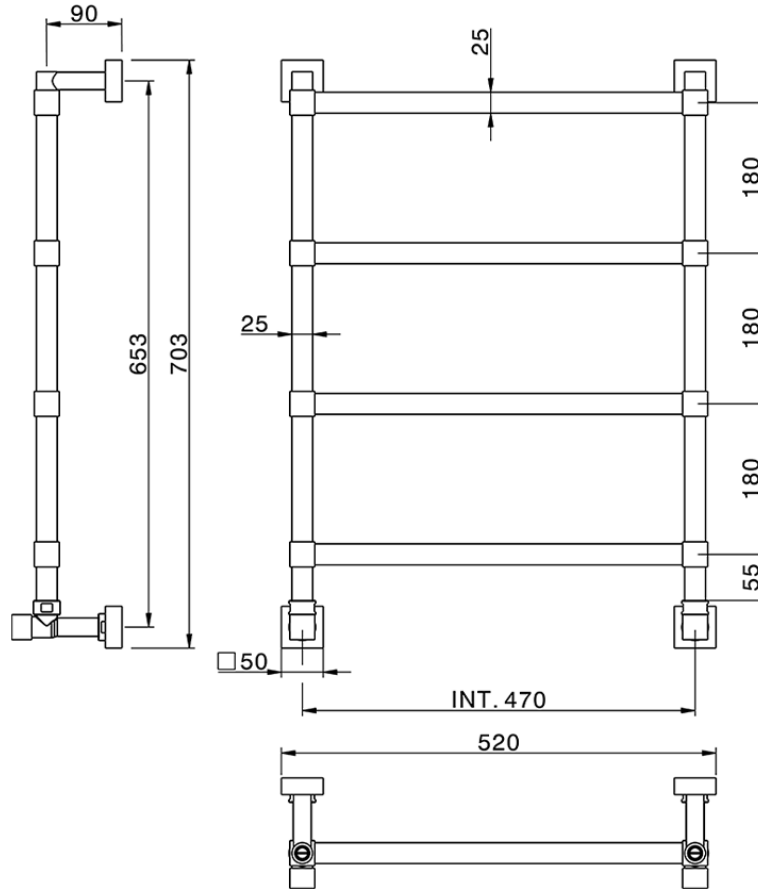

Fixed modular heated towel rail Ø25mm_BATHROOM ACCESSORIES_ZB004930

ZB004930

<https://en.huberitalia.com/fixed-modular-heated-towel-rail-o25mm-bathroom-accessories-zb004930>

2026-04-07