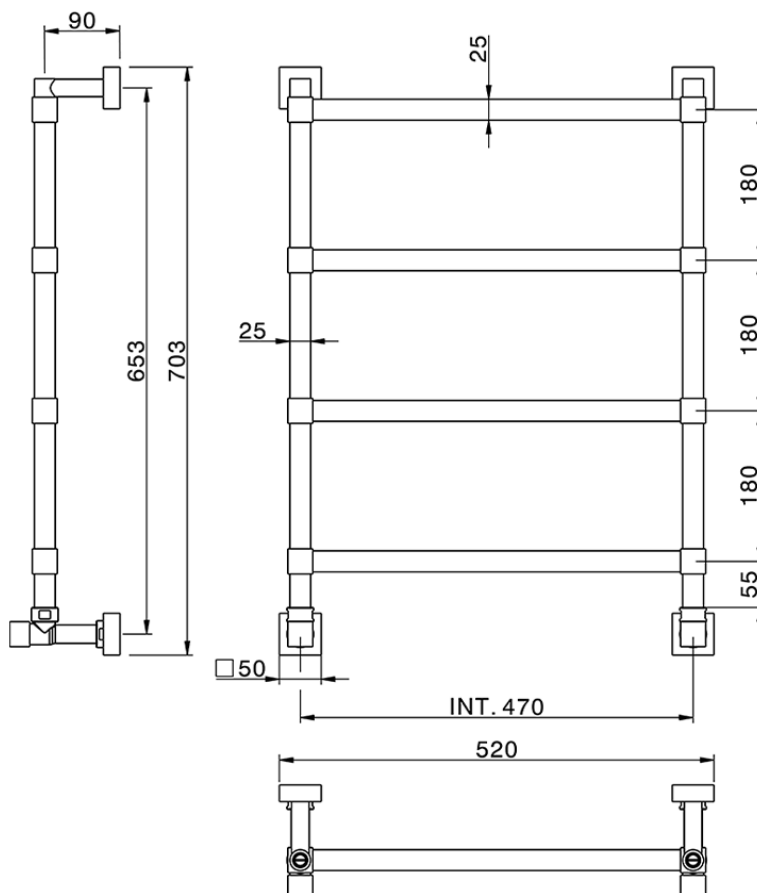

Fixed modular heated towel rail Ø25mm_BATHROOM ACCESSORIES_ZB004930

ZB004930

<https://en.huberitalia.com/fixed-modular-heated-towel-rail-o25mm-bathroom-accessories-zb004930>

2026-06-13