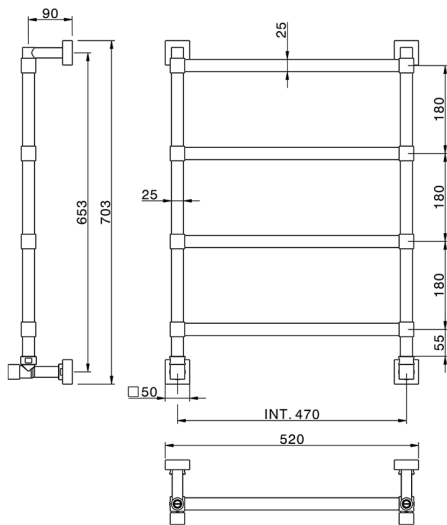

Fixed modular heated towel rail Ø25mm_BATHROOM ACCESSORIES_ZB004930

MODEL **ZB004930**

Fixed modular heated towel rail Ø25mm, 30x30mm square details, 1/2 M with eccentric union, Plumbing installation, Brass

AVAILABLE FINISHINGS

21 21 Chrome

CHARACTERISTICS

2026-04-07