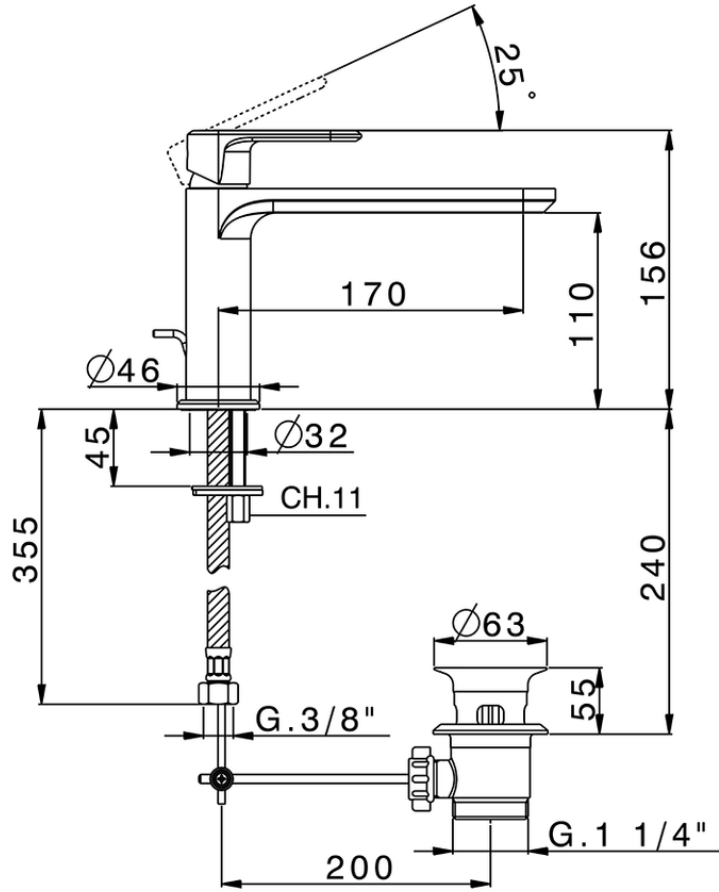

Single lever washbasin mixer LEVITY_LY001510

LY001510

<https://en.huberitalia.com/single-lever-washbasin-mixer-levity-ly001510>

2024-11-21