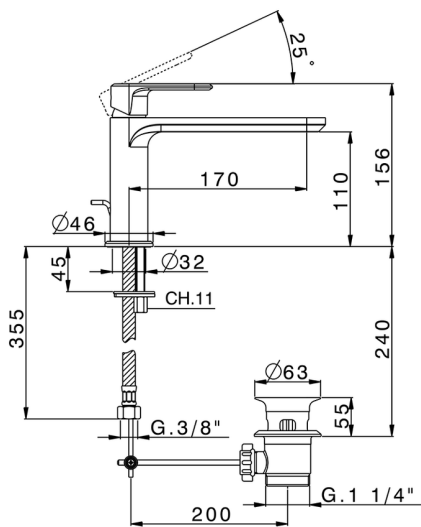

Single lever washbasin mixer LEVITY_LY001510

MODEL **LY001510**

Single lever washbasin mixer, with automatic 1"1/4 automatic pop-up waste, G.3/8" stainless steel flexible hose

AVAILABLE FINISHINGS

-  **21** 21 Chrome
-  **2B** 2B Polished Nickel
-  **2F** 2F Brushed Nickel
-  **40** 40 Matt Black
-  **4Q** 4Q Matt White

CHARACTERISTICS

Cartridge Spare Parts **ZZ96550000**

25 mm Cartridge

2024-11-24