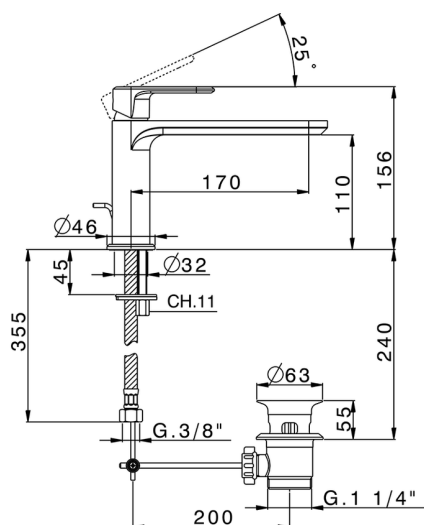

Single lever washbasin mixer LEVITY_LY001510

MODEL **LY001510**

Single lever washbasin mixer, with automatic 1"1/4 automatic pop-up waste, G.3/8" stainless steel flexible hose

AVAILABLE FINISHINGS

-  **21** 21 Chrome
-  **2B** 2B Polished Nickel
-  **2F** 2F Brushed Nickel
-  **40** 40 Matt Black
-  **4Q** 4Q Matt White

CHARACTERISTICS

Cartridge Spare Parts **ZZ96550000**

25 mm Cartridge

2024-11-21