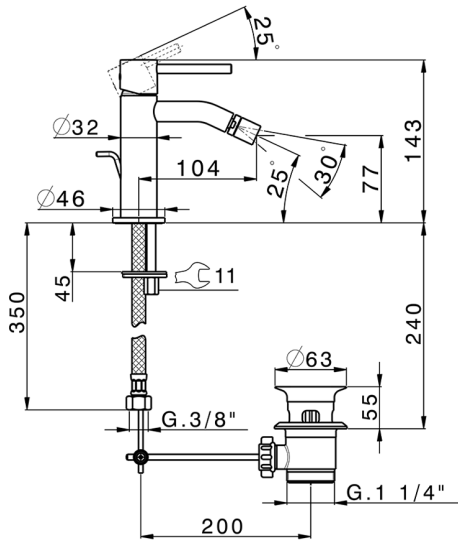

Single lever bidet mixer M32_MT000554

MODEL

MT000554

Single lever bidet mixer, with 1"1/4 automatic pop up waste, G.3/8" stainless steel flexible hoses

AVAILABLE FINISHINGS

-  **21** 21 Chrome
-  **26** 26 Old Copper
-  **2F** 2F Brushed Nickel
-  **2W** 2W Brushed Gold
-  **40** 40 Matt Black
-  **4Q** 4Q Matt White

CHARACTERISTICS

Cartridge Spare Parts

ZZ96550000

25 mm Cartridge

2024-09-21