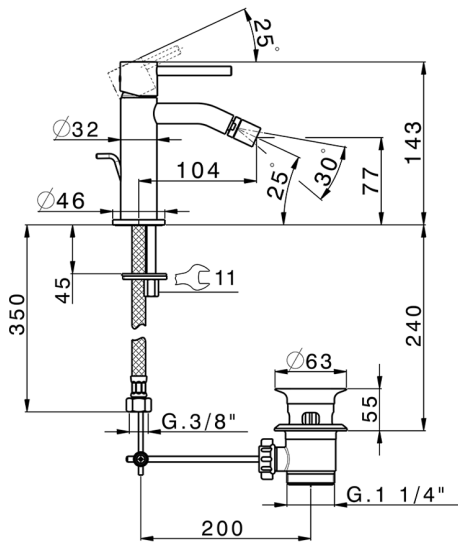

Single lever bidet mixer M32_MT000554

MODEL **MT000554**

Single lever bidet mixer, with 1"1/4 automatic pop up waste, G.3/8" stainless steel flexible hoses

AVAILABLE FINISHINGS

-  **21** 21 Chrome
-  **26** 26 Old Copper
-  **2F** 2F Brushed Nickel
-  **2W** 2W Brushed Gold
-  **40** 40 Matt Black
-  **4Q** 4Q Matt White

CHARACTERISTICS

Cartridge Spare Parts **ZZ96550000**

25 mm Cartridge

2024-09-19