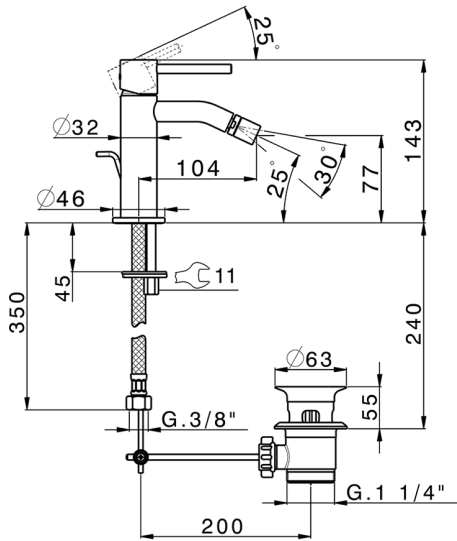

Single lever bidet mixer M32_MT000554

MODEL **MT000554**

Single lever bidet mixer, with 1"1/4 automatic pop up waste, G.3/8" stainless steel flexible hoses

AVAILABLE FINISHINGS

-  **21** 21 Chrome
-  **26** 26 Old Copper
-  **2F** 2F Brushed Nickel
-  **2W** 2W Brushed Gold
-  **40** 40 Matt Black
-  **4Q** 4Q Matt White

CHARACTERISTICS

Cartridge Spare Parts **ZZ96550000**

25 mm Cartridge

2024-09-19