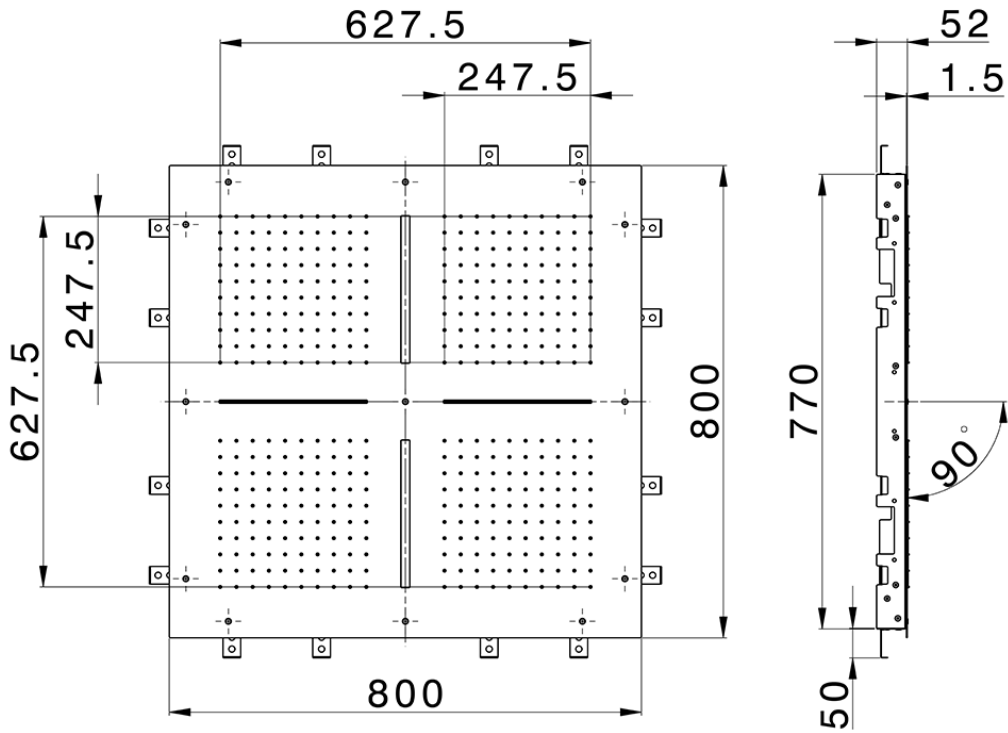

800x800 mm Chromotherapy Ceiling showerhead ZEN_ZS1C0100

ZS1C0100

<https://en.huberitalia.com/800x800-mm-chromotherapy-ceiling-showerhead-zen-zs1c0100>

2024-11-15