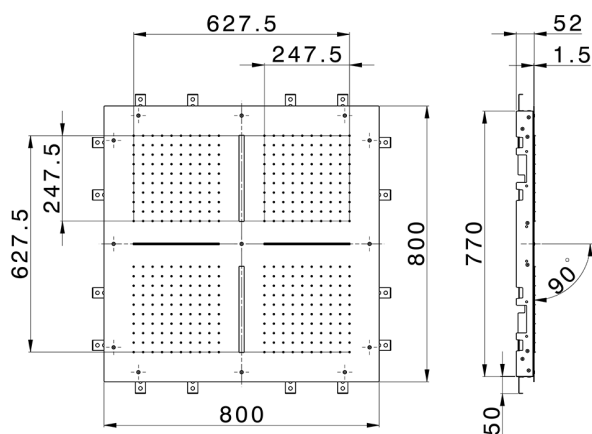

800x800 mm Chromotherapy Ceiling showerhead ZEN_ZS1C0100

MODEL **ZS1C0100**

800x800 mm Chromotherapy Ceiling showerhead, 4 rain functions, 2 waterfalls, chromotherapy functions, with remote control included, Stainless Steel AISI 304

AVAILABLE FINISHINGS

- **40** 40 Matt Black
- **4Q** 4Q Matt White
- **D1** D1 Brushed Inox
- **D2** D2 Polished Inox

CHARACTERISTICS

2024-11-15