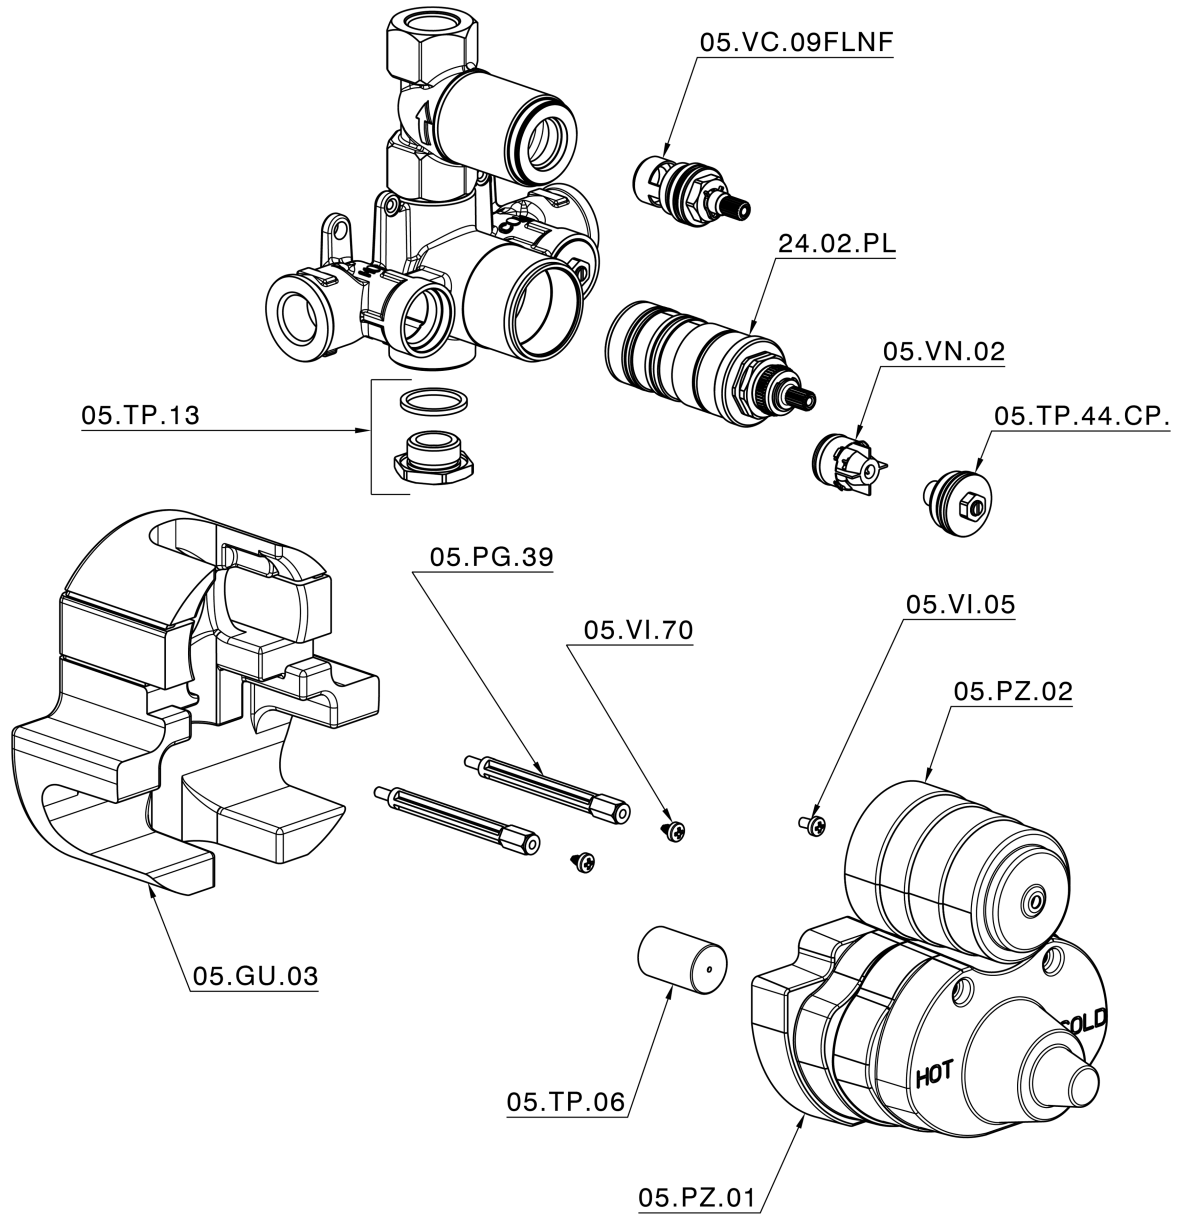

## 1-outlet Concealed thermostatic shower valve CONCEALED\_ZB007281

ZB007281

<https://en.huberitalia.com/1-outlet-concealed-thermostatic-shower-valve-concealed-zb007281>

2024-12-22