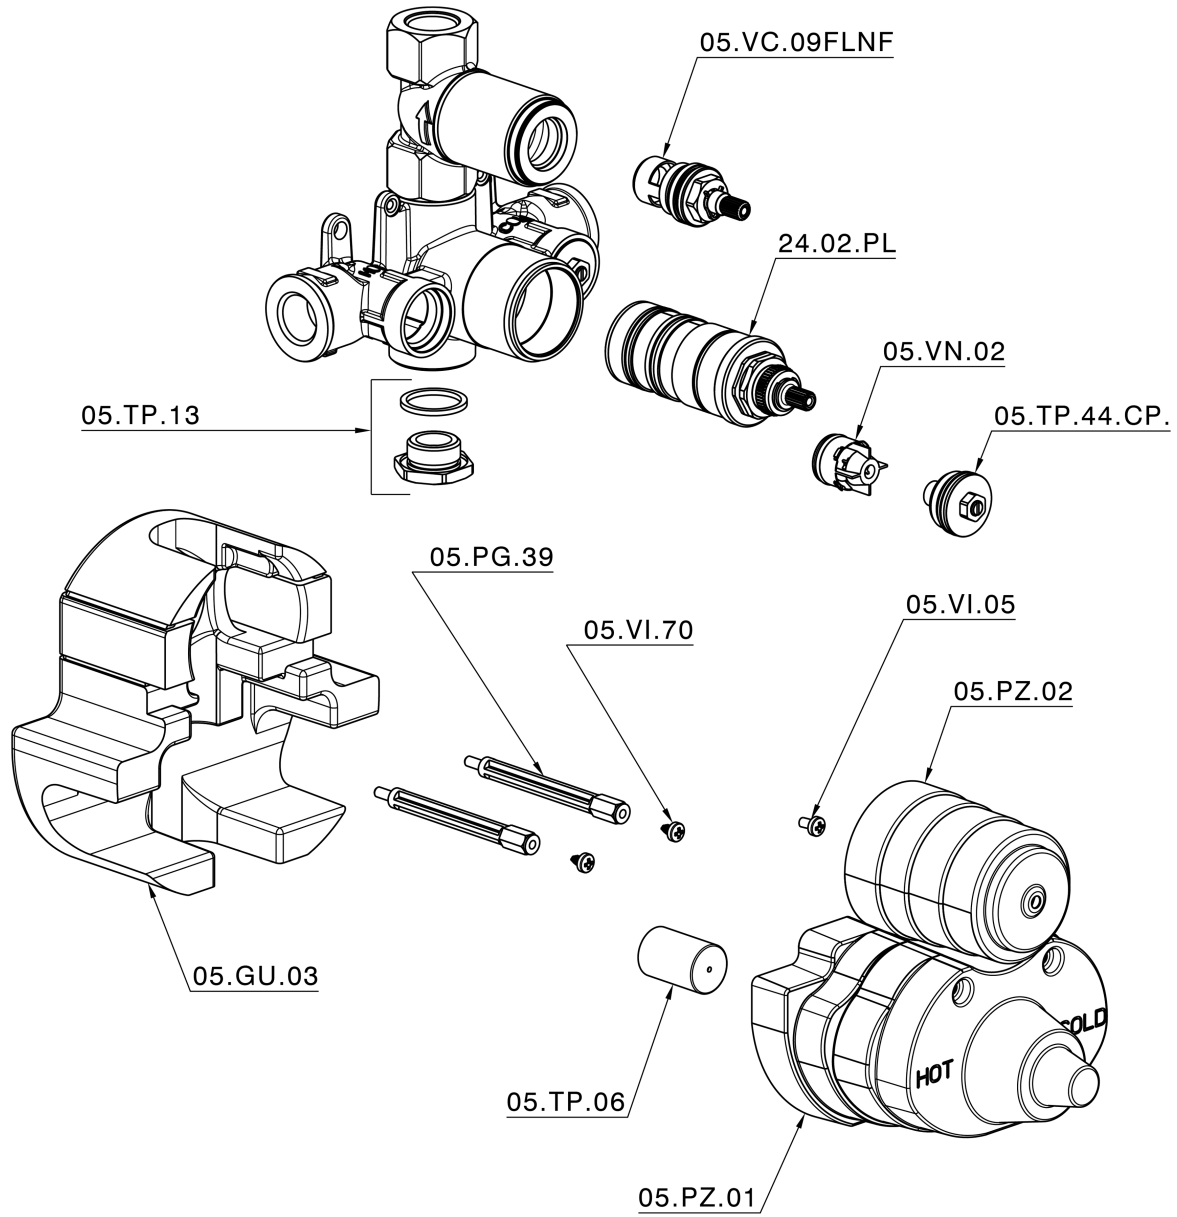

1-outlet Concealed thermostatic shower valve **CONCEALED\_ZB007281**

MODEL **ZB007281**

1-outlet Concealed thermostatic shower valve, Stopvalve with 1/2" outlet, without trim kit

AVAILABLE FINISHINGS

 **04** 04 Without finishing

CHARACTERISTICS

Installation	<b>Concealed</b>
Cartridge Spare Parts	<b>24.04A.PP</b>
<b>8x20 Plus P Thermostatic Valve</b>	
Concealed	<b>1</b>

**Thermostatic**

The Huber thermostatic is your personal water manager, helping you to handle, control and save water and energy.

## 1-outlet Concealed thermostatic shower valve CONCEALED\_ZB007281

ZB007281

<https://en.huberitalia.com/1-outlet-concealed-thermostatic-shower-valve-concealed-zb007281>

2024-12-22