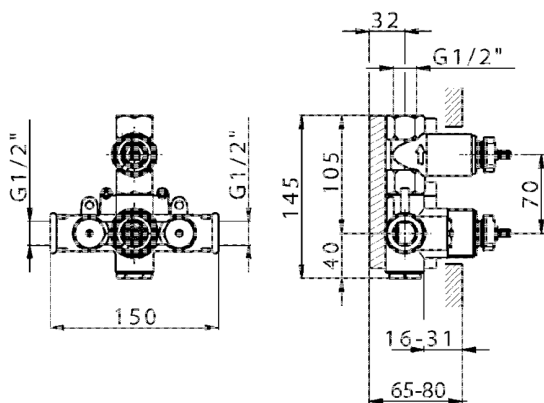

1-outlet Concealed thermostatic shower valve **CONCEALED\_ZB007281**

MODEL **ZB007281**

1-outlet Concealed thermostatic shower valve, Stopvalve with 1/2" outlet, without trim kit

AVAILABLE FINISHINGS

 **04** 04 Without finishing

CHARACTERISTICS

Installation	<b>Concealed</b>
Cartridge Spare Parts	<b>24.04A.PP</b>
<b>8x20 Plus P Thermostatic Valve</b>	
Concealed	<b>1</b>

**Thermostatic**

The Huber thermostatic is your personal water manager, helping you to handle, control and save water and energy.

## 1-outlet Concealed thermostatic shower valve CONCEALED\_ZB007281

ZB007281

<https://en.huberitalia.com/1-outlet-concealed-thermostatic-shower-valve-concealed-zb007281>

2024-12-22