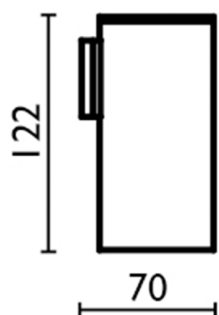

Glass holder BATHROOM ACCESSORIES_SQ090502

MODEL **SQ090502**

Glass holder, wall mounted made of Brass

AVAILABLE FINISHINGS

- **21** 21 Chrome
- **2B** 2B Polished Nickel
- **2F** 2F Brushed Nickel
- **2Q** 2Q Black Titanium
- **40** 40 Matt Black
- **4Q** 4Q Matt White

CHARACTERISTICS

2026-04-06