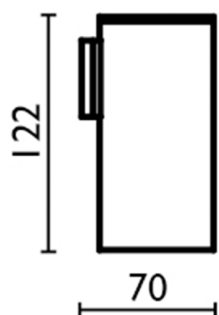

Glass holder BATHROOM ACCESSORIES_SQ090502

MODEL **SQ090502**

Glass holder, wall mounted made of Brass

AVAILABLE FINISHINGS

- **21** 21 Chrome
- **2B** 2B Polished Nickel
- **2F** 2F Brushed Nickel
- **2Q** 2Q Black Titanium
- **40** 40 Matt Black
- **4Q** 4Q Matt White

CHARACTERISTICS

2026-05-16