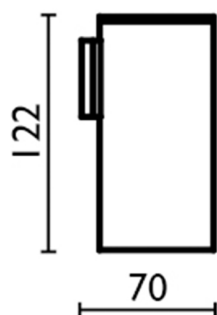

Glass holder BATHROOM ACCESSORIES_SQ090502

MODEL **SQ090502**

Glass holder, wall mounted made of Brass

AVAILABLE FINISHINGS

- **21** 21 Chrome
- **2B** 2B Polished Nickel
- **2F** 2F Brushed Nickel
- **2Q** 2Q Black Titanium
- **40** 40 Matt Black
- **4Q** 4Q Matt White

CHARACTERISTICS

2026-06-13