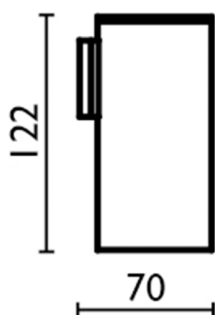

Glass holder BATHROOM ACCESSORIES_SQ090502

MODEL **SQ090502**

Glass holder, wall mounted made of Brass

AVAILABLE FINISHINGS

- **21** 21 Chrome
- **2B** 2B Polished Nickel
- **2F** 2F Brushed Nickel
- **2Q** 2Q Black Titanium
- **40** 40 Matt Black
- **4Q** 4Q Matt White

CHARACTERISTICS

2026-04-08