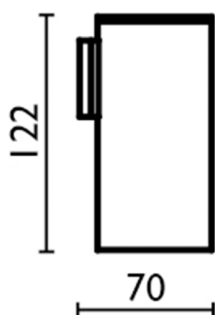

Glass holder BATHROOM ACCESSORIES_SQ090502

MODEL **SQ090502**

Glass holder, wall mounted made of Brass

AVAILABLE FINISHINGS

- **21** 21 Chrome
- **2B** 2B Polished Nickel
- **2F** 2F Brushed Nickel
- **2Q** 2Q Black Titanium
- **40** 40 Matt Black
- **4Q** 4Q Matt White

CHARACTERISTICS

2026-06-13