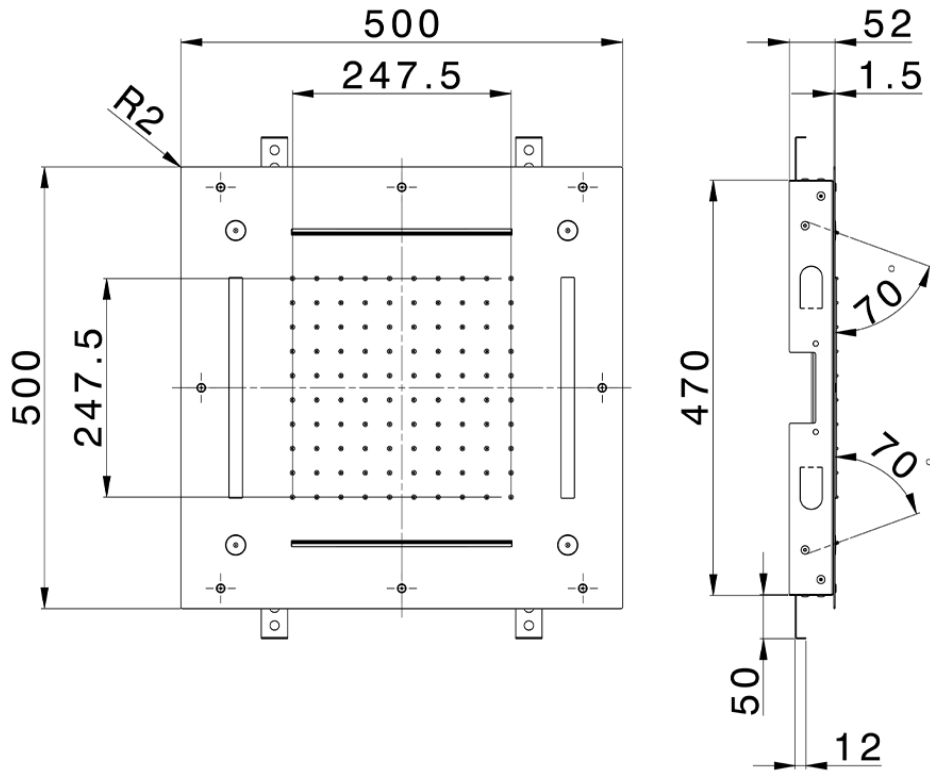

500x500 mm Chromotherapy Ceiling showerhead ZEN_ZS1C0095

ZS1C0095

<https://en.huberitalia.com/500x500-mm-chromotherapy-ceiling-showerhead-zen-zs1c0095>

2024-12-18