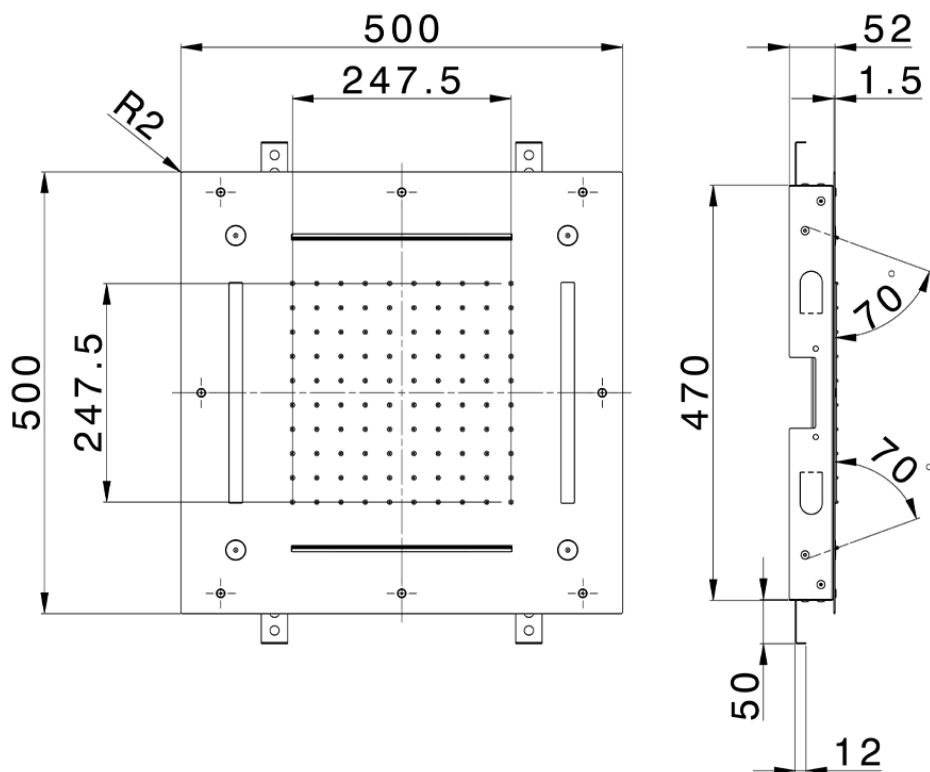

500x500 mm Chromotherapy Ceiling showerhead ZEN_ZS1C0095

ZS1C0095

<https://en.huberitalia.com/500x500-mm-chromotherapy-ceiling-showerhead-zen-zs1c0095>

2024-12-19