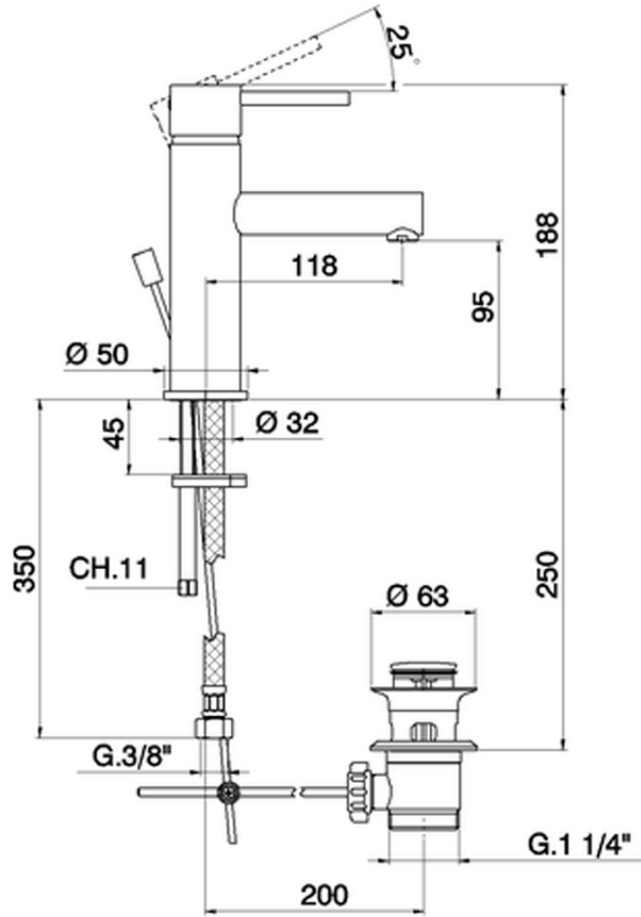

Single lever 'large' washbasin mixer TRATTO EVO_TV000490

TV000490

<https://en.huberitalia.com/single-lever-large-washbasin-mixer-tratto-evo-tv000490>

2026-02-24