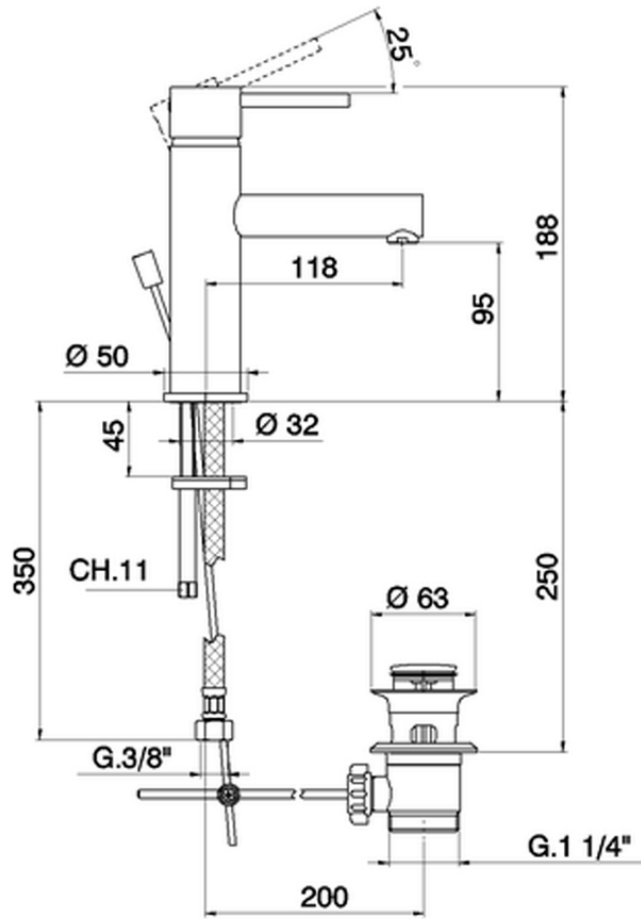

Single lever 'large' washbasin mixer TRATTO EVO_TV000490

TV000490

<https://en.huberitalia.com/single-lever-large-washbasin-mixer-tratto-evo-tv000490>

2026-06-13