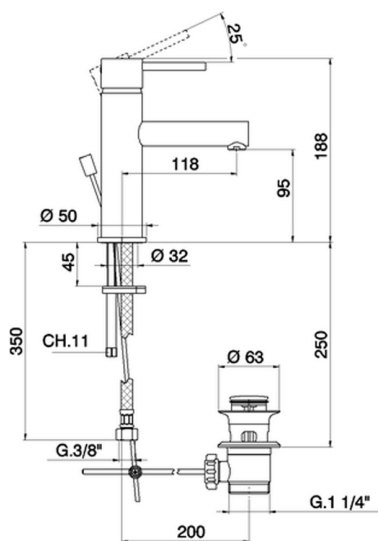

Single lever 'large' washbasin mixer TRATTO EVO_TV000490

MODEL **TV000490**

Single lever 'large' washbasin mixer, with 1"1/4 automatic pop up waste, G.3/8" stainless steel flexible hoses

AVAILABLE FINISHINGS

CHARACTERISTICS

Cartridge Spare Parts **ZZ95435000**

35 mm Cartridge

EcoStop

EcoStop feature limits water flow to approximately 50% of maximum output with one point of resistance on setting. Push slightly past the middle stop only when full water output is required. This will save water up to 50%.