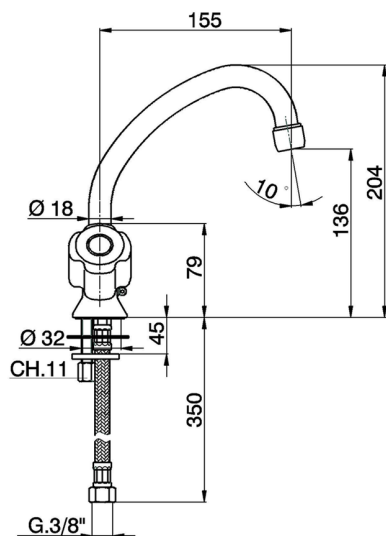

Washbasin mixer EVA_EV000521

MODEL **EV000521**

Washbasin mixer, with 1"1/4 automatic pop-up waste, G.3/8" stainless steel flexible hoses, without handles

AVAILABLE FINISHINGS

CHARACTERISTICS

2024-11-15