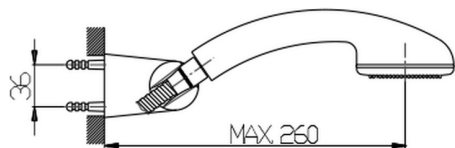

Shower set SHOWER_SS018020

MODEL **SS018020**

Shower set, Wall mounted adjustable handshower bracket, ABS one spray handshower, 150 cm Brass flexible hose

AVAILABLE FINISHINGS

CHARACTERISTICS

2026-04-30