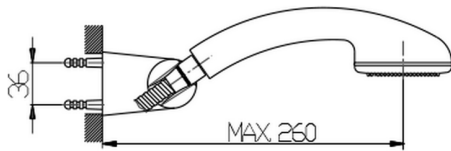

Shower set SHOWER_SS018020

MODEL **SS018020**

Shower set, Wall mounted adjustable handshower bracket, ABS one spray handshower, 150 cm Brass flexible hose

AVAILABLE FINISHINGS

CHARACTERISTICS

2026-06-29