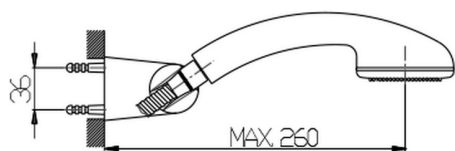

## Shower set SHOWER\_SS018020

MODEL **SS018020**

Shower set, Wall mounted adjustable handshower bracket, ABS one spray handshower, 150 cm Brass flexible hose

AVAILABLE FINISHINGS

CHARACTERISTICS

2026-06-29