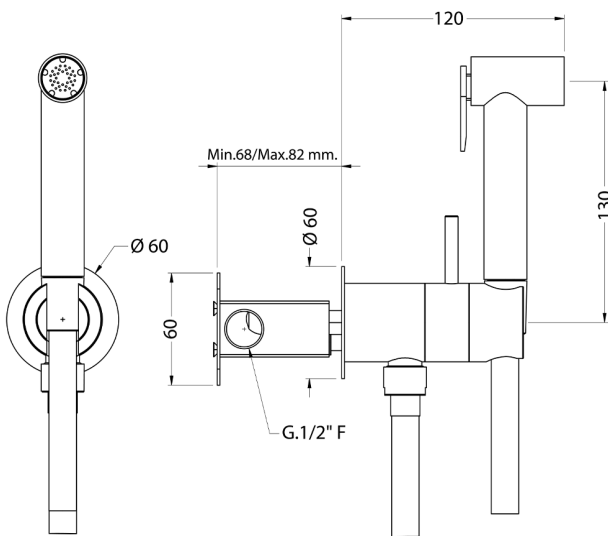

Bidet handshower set HYGENIC SHOWERS_TT007945

MODEL **TT007945**

Bidet handshower set, round wall bracket, gradual mixing of hot & cold water, with concealed part, Brass Bidet handshower - 120 cm PVC flexible hose

AVAILABLE FINISHINGS

CHARACTERISTICS

Bidet handshower

MixedWater

The Huber Mixed Water system enables the gradual mixing of hot and cold water.

2025-02-11