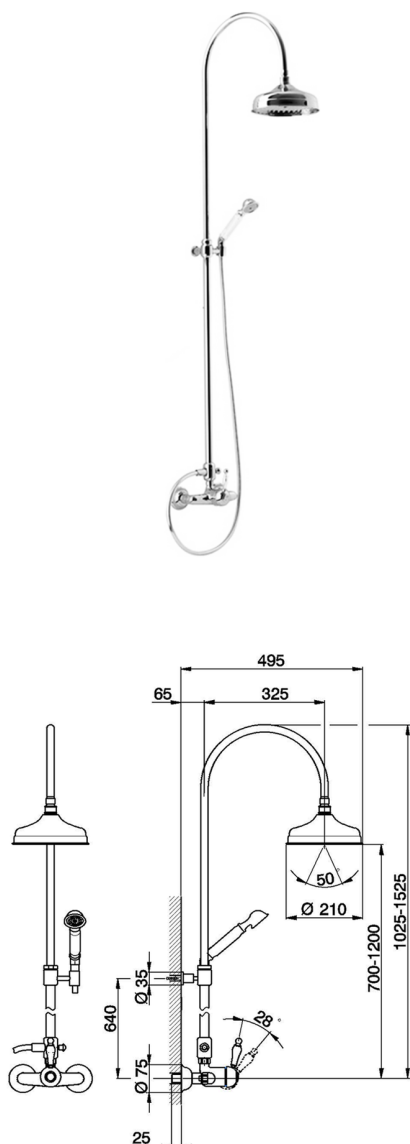

## 2-function single lever shower set COLUMNS\_CM004050

MODEL **CM004050**

2-function single lever shower set, 2-outlet diverter, adjustable riser column, sliding handshower bracket, classic D.53 mm Brass one spray handshower, D.210 mm Brass round showerhead, 150 cm Brass Flexible Hose

### AVAILABLE FINISHINGS

-  **21** 21 Chrome
-  **27** 27 Old Bronze
-  **2G** 2G Antique Gold
-  **2W** 2W Brushed Gold

### CHARACTERISTICS

Cartridge Spare Parts **ZZ92909000**

**43 mm Cartridge**

2024-11-15