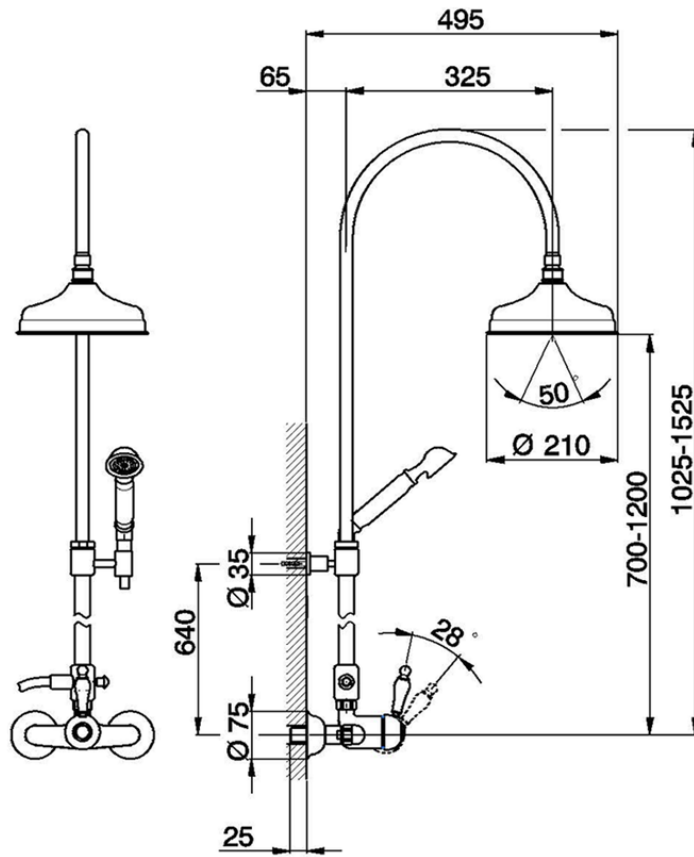

2-function single lever shower set COLUMNS_CM004050

CM004050

<https://en.huberitalia.com/2-function-single-lever-shower-set-columns-cm004050>

2024-11-15