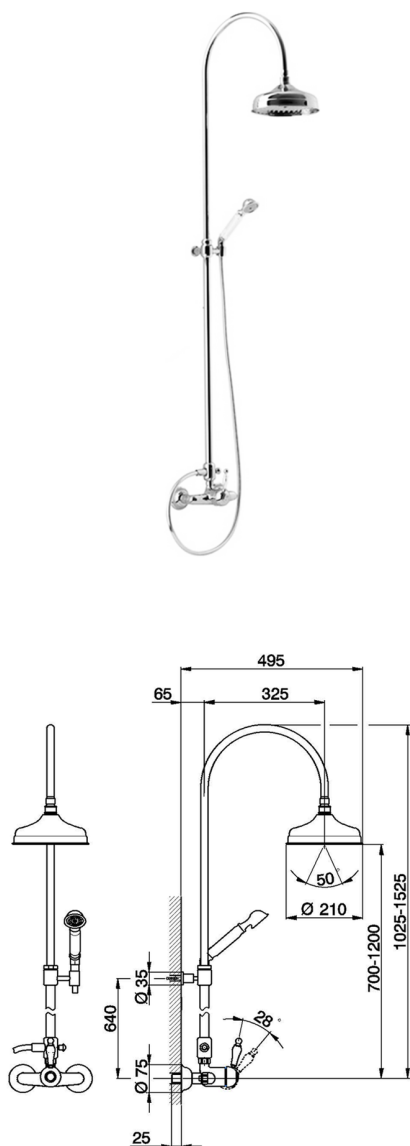

2-function single lever shower set COLUMNS_CM004050

MODEL **CM004050**

2-function single lever shower set, 2-outlet diverter, adjustable riser column, sliding handshower bracket, classic D.53 mm Brass one spray handshower, D.210 mm Brass round showerhead, 150 cm Brass Flexible Hose

AVAILABLE FINISHINGS

-  **21** 21 Chrome
-  **27** 27 Old Bronze
-  **2G** 2G Antique Gold
-  **2W** 2W Brushed Gold

CHARACTERISTICS

Cartridge Spare Parts **ZZ92909000**

43 mm Cartridge

2024-11-15