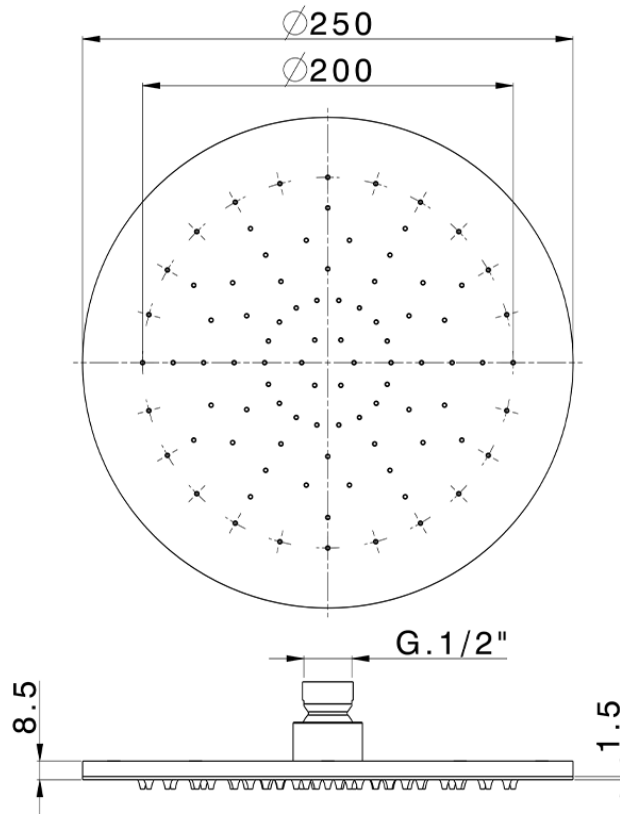

Ø 250 mm inspectable arm showerheads SHOWER_SS020010

SS020010

<https://en.huberitalia.com/o-250-mm-inspectable-arm-showerheads-shower-ss020010>

2024-12-19