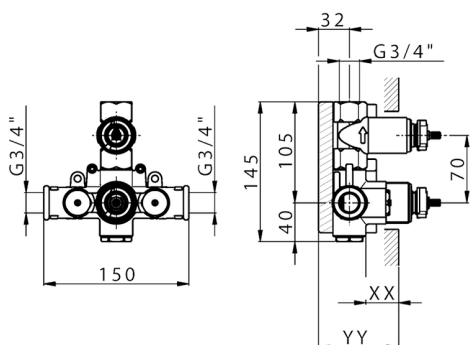

## 1-outlet Concealed thermostatic shower valve CONCEALED\_ZB007361

MODEL **ZB007361**

1-outlet Concealed thermostatic shower valve, stopvalve with 3/4" outlet, without trim kit

AVAILABLE FINISHINGS

CHARACTERISTICS

Installation	<b>Concealed</b>
Cartridge Spare Parts	<b>23.51A.HF</b>
<b>HF Thermostatic Valve</b>	
Concealed	<b>1</b>

Piastra/Plate/Plaque/Platte/Placa

2-3mm: XX 25-40 YY 76-91

10 mm: XX 16-31 YY 65-80

CHARACTERISTICS

Installation **Concealed**

Cartridge Spare Parts **24.04A.PP**

**8x20 Plus P Thermostatic Valve**

Concealed **1**

Piastra/Plate/Plaque/Platte/Placa

2-3mm: XX 25-40 YY 76-91

10 mm: XX 16-31 YY 65-80