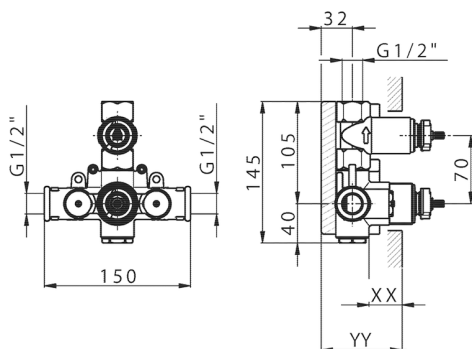

## 1-outlet Concealed thermostatic shower valve CONCEALED\_ZB007301

MODEL **ZB007301**

1-outlet Concealed thermostatic shower valve, with stopvalve, without trim kit

AVAILABLE FINISHINGS

**04** 04 Without finishing

CHARACTERISTICS

Installation **Concealed**

Cartridge Spare Parts **24.04A.PP**

**8x20 Plus P Thermostatic Valve**

Concealed **1**

Piastra/Plate/Plaque/Platte/Placa

2-3mm: XX 25-40 YY 76-91

10 mm: XX 16-31 YY 65-80