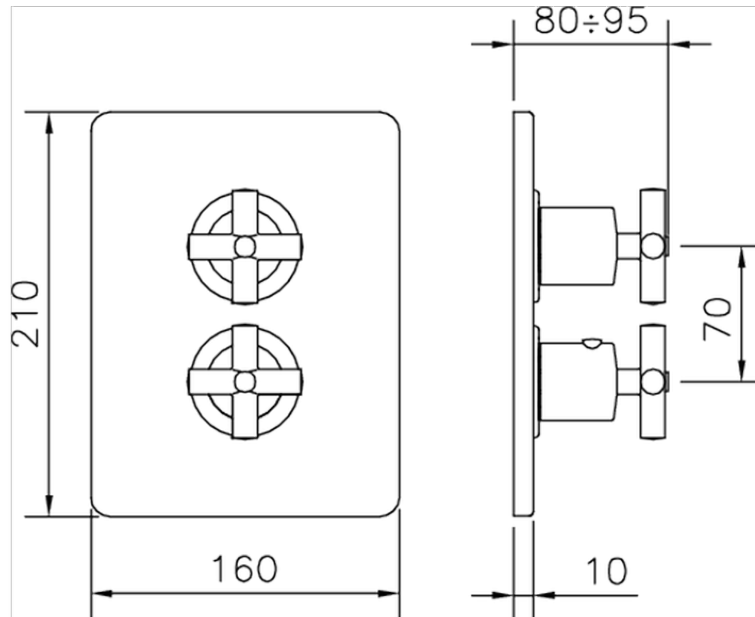

Exposed part for 1-outlet con.thermo.shower valve THERMO_SU007300

SU007300

<https://en.huberitalia.com/exposed-part-for-1-outlet-con-thermo-shower-valve-thermo-su007300>

Piastra/Plate/Plaque/Platte/Placa

2-3mm: XX 25-40 YY 76-91

10 mm: XX 16-31 YY 65-80

ZB007361

<https://en.huberitalia.com/1-outlet-concealed-thermostatic-shower-valve-concealed-zb007361>

Piastra/Plate/Plaque/Platte/Placa

2-3mm: XX 25-40 YY 76-91

10 mm: XX 16-31 YY 65-80

ZB007301

<https://en.huberitalia.com/1-outlet-concealed-thermostatic-shower-valve-concealed-zb007301>

2026-06-19