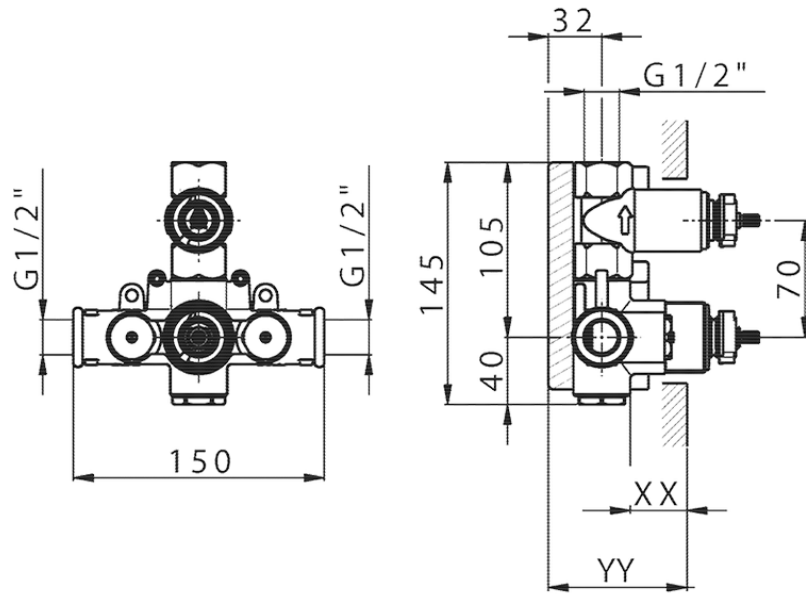

## Exposed part for 1-outlet con.thermo.shower valve THERMO\_SU007300

SU007300

<https://en.huberitalia.com/exposed-part-for-1-outlet-con-thermo-shower-valve-thermo-su007300>

Piastra/Plate/Plaque/Platte/Placa

2-3mm: XX 25-40 YY 76-91

10 mm: XX 16-31 YY 65-80

ZB007361

<https://en.huberitalia.com/1-outlet-concealed-thermostatic-shower-valve-concealed-zb007361>

Piastra/Plate/Plaque/Platte/Placa

2-3mm: XX 25-40 YY 76-91

10 mm: XX 16-31 YY 65-80

ZB007301

<https://en.huberitalia.com/1-outlet-concealed-thermostatic-shower-valve-concealed-zb007301>

2026-05-25