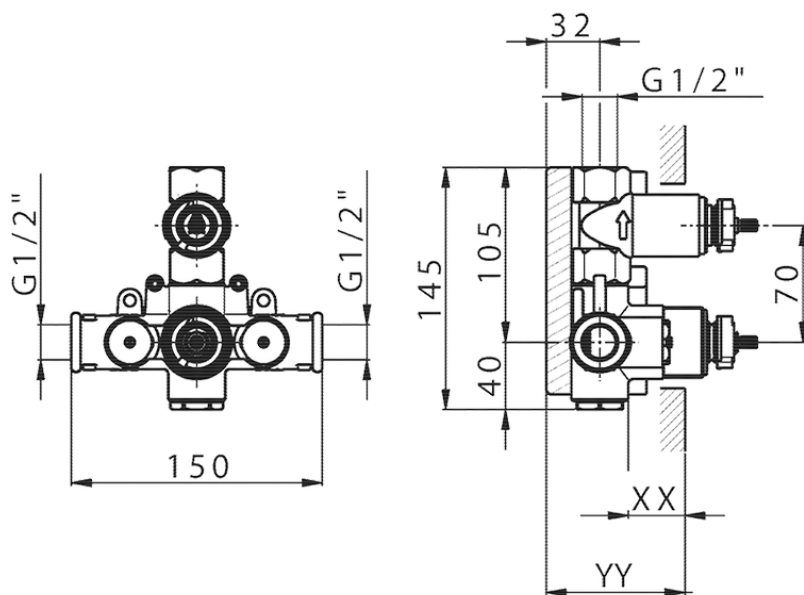

Exposed part for 1-outlet con.thermo.shower valve THERMO_SU007300

SU007300

<https://en.huberitalia.com/exposed-part-for-1-outlet-con-thermo-shower-valve-thermo-su007300>

Piastra/Plate/Plaque/Platte/Placa

2-3mm: XX 25-40 YY 76-91

10 mm: XX 16-31 YY 65-80

ZB007361

<https://en.huberitalia.com/1-outlet-concealed-thermostatic-shower-valve-concealed-zb007361>

Piastra/Plate/Plaque/Platte/Placa

2-3mm: XX 25-40 YY 76-91

10 mm: XX 16-31 YY 65-80

ZB007301

<https://en.huberitalia.com/1-outlet-concealed-thermostatic-shower-valve-concealed-zb007301>

2026-04-06