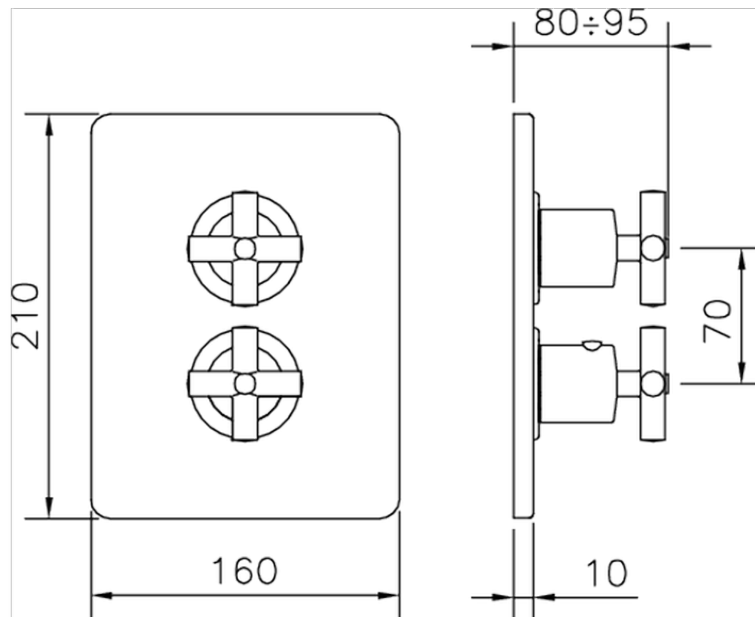

## Exposed part for 1-outlet con.thermo.shower valve THERMO\_SU007300

SU007300

<https://en.huberitalia.com/exposed-part-for-1-outlet-con-thermo-shower-valve-thermo-su007300>

Piastra/Plate/Plaque/Platte/Placa

2-3mm: XX 25-40 YY 76-91

10 mm: XX 16-31 YY 65-80

ZB007361

<https://en.huberitalia.com/1-outlet-concealed-thermostatic-shower-valve-concealed-zb007361>

Piastra/Plate/Plaque/Platte/Placa

2-3mm: XX 25-40 YY 76-91

10 mm: XX 16-31 YY 65-80

ZB007301

<https://en.huberitalia.com/1-outlet-concealed-thermostatic-shower-valve-concealed-zb007301>

2026-05-25