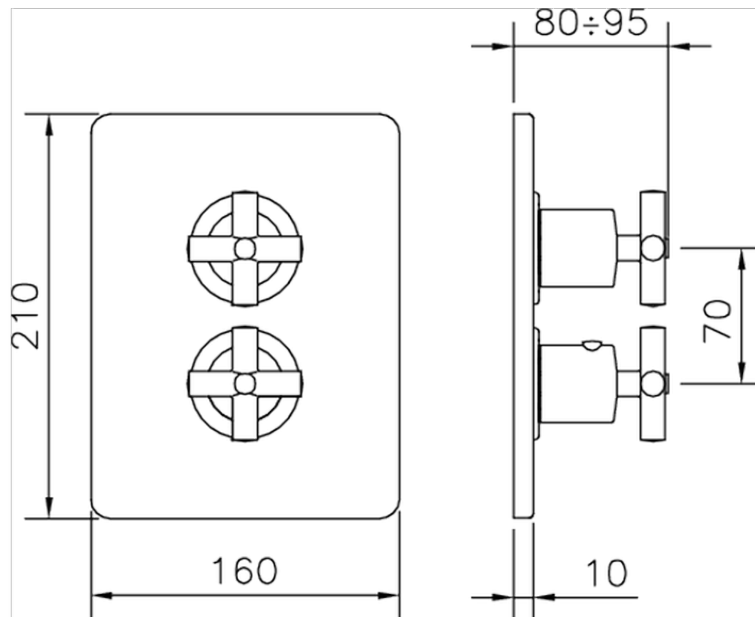

Exposed part for 1-outlet con.thermo.shower valve THERMO_SU007300

SU007300

<https://en.huberitalia.com/exposed-part-for-1-outlet-con-thermo-shower-valve-thermo-su007300>

Piastra/Plate/Plaque/Platte/Placa

2-3mm: XX 25-40 YY 76-91

10 mm: XX 16-31 YY 65-80

ZB007361

<https://en.huberitalia.com/1-outlet-concealed-thermostatic-shower-valve-concealed-zb007361>

Piastra/Plate/Plaque/Platte/Placa

2-3mm: XX 25-40 YY 76-91

10 mm: XX 16-31 YY 65-80

ZB007301

<https://en.huberitalia.com/1-outlet-concealed-thermostatic-shower-valve-concealed-zb007301>

2026-04-06