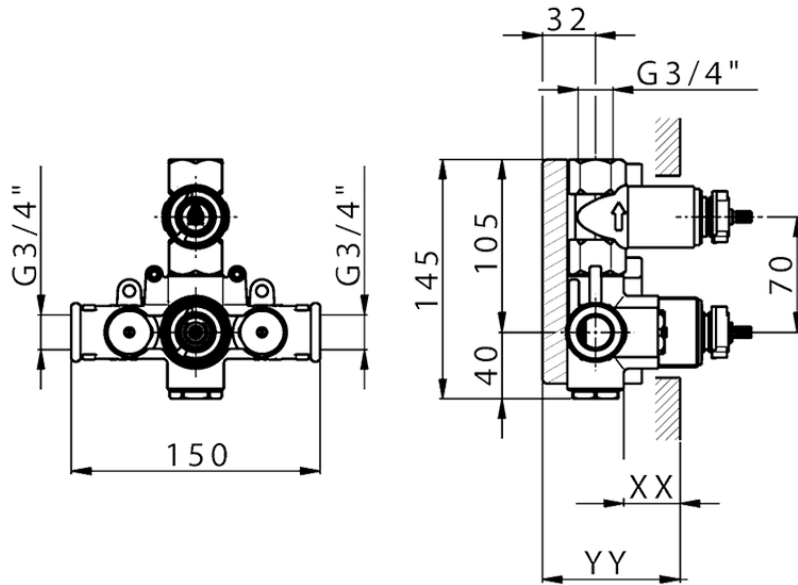

Exposed part for 1-outlet con.thermo.shower valve THERMO_SU007300

SU007300

<https://en.huberitalia.com/exposed-part-for-1-outlet-con-thermo-shower-valve-thermo-su007300>

Piastra/Plate/Plaque/Platte/Placa

2-3mm: XX 25-40 YY 76-91

10 mm: XX 16-31 YY 65-80

ZB007361

<https://en.huberitalia.com/1-outlet-concealed-thermostatic-shower-valve-concealed-zb007361>

Piastra/Plate/Plaque/Platte/Placa

2-3mm: XX 25-40 YY 76-91

10 mm: XX 16-31 YY 65-80

ZB007301

<https://en.huberitalia.com/1-outlet-concealed-thermostatic-shower-valve-concealed-zb007301>

2026-05-25