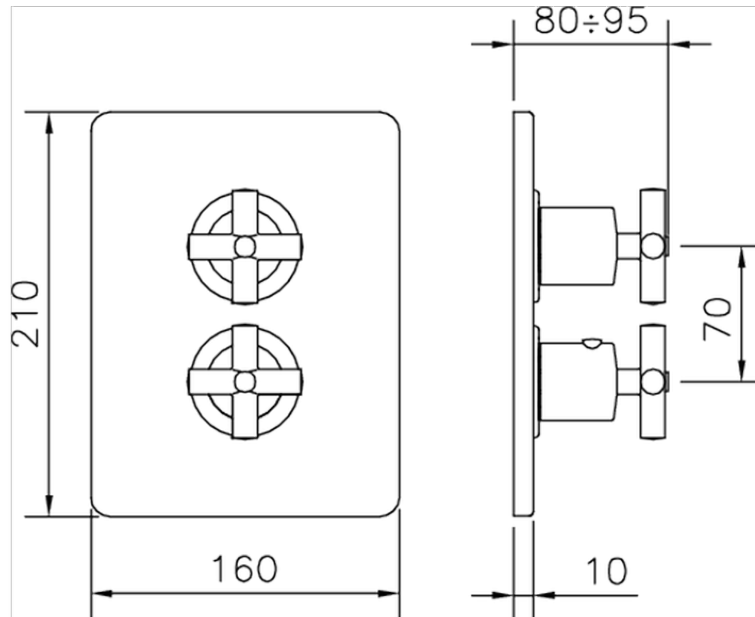

Exposed part for 1-outlet con.thermo.shower valve THERMO_SU007300

SU007300

<https://en.huberitalia.com/exposed-part-for-1-outlet-con-thermo-shower-valve-thermo-su007300>

Piastra/Plate/Plaque/Platte/Placa

2-3mm: XX 25-40 YY 76-91

10 mm: XX 16-31 YY 65-80

ZB007361

<https://en.huberitalia.com/1-outlet-concealed-thermostatic-shower-valve-concealed-zb007361>

Piastra/Plate/Plaque/Platte/Placa

2-3mm: XX 25-40 YY 76-91

10 mm: XX 16-31 YY 65-80

ZB007301

<https://en.huberitalia.com/1-outlet-concealed-thermostatic-shower-valve-concealed-zb007301>

2026-04-10