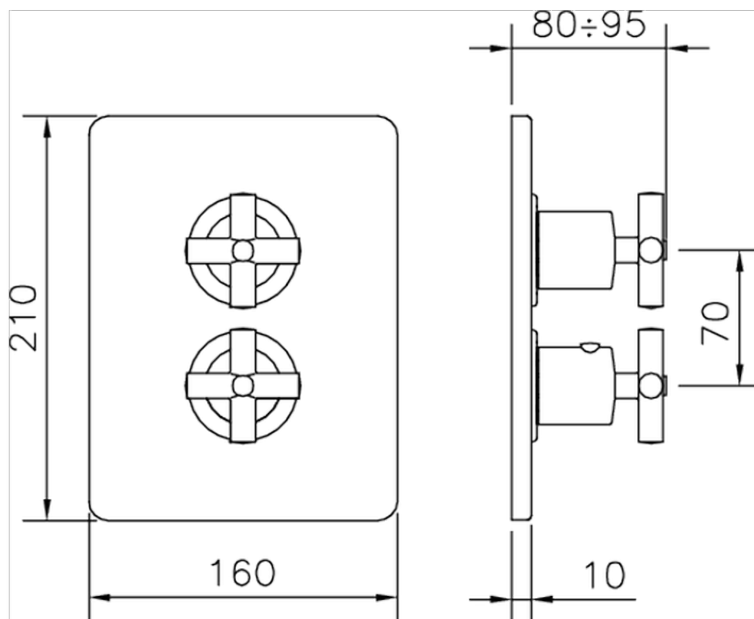

Exposed part for 1-outlet con.thermo.shower valve THERMO_SU007300

SU007300

<https://en.huberitalia.com/exposed-part-for-1-outlet-con-thermo-shower-valve-thermo-su007300>

Piastra/Plate/Plaque/Platte/Placa

2-3mm: XX 25-40 YY 76-91

10 mm: XX 16-31 YY 65-80

ZB007361

<https://en.huberitalia.com/1-outlet-concealed-thermostatic-shower-valve-concealed-zb007361>

Piastra/Plate/Plaque/Platte/Placa

2-3mm: XX 25-40 YY 76-91

10 mm: XX 16-31 YY 65-80

ZB007301

<https://en.huberitalia.com/1-outlet-concealed-thermostatic-shower-valve-concealed-zb007301>

2026-05-25