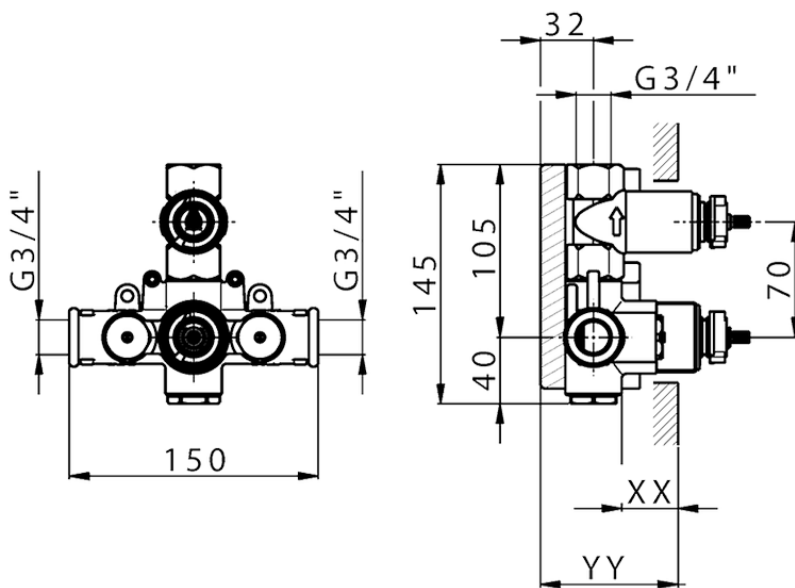

## Exposed part for 1-outlet con.thermo.shower valve THERMO\_SU007300

SU007300

<https://en.huberitalia.com/exposed-part-for-1-outlet-con-thermo-shower-valve-thermo-su007300>

## Piastra/Plate/Plaque/Platte/Placa

2-3mm: XX 25-40 YY 76-91

10 mm: XX 16-31 YY 65-80

ZB007361

<https://en.huberitalia.com/1-outlet-concealed-thermostatic-shower-valve-concealed-zb007361>

## Piastra/Plate/Plaque/Platte/Placa

2-3mm: XX 25-40 YY 76-91

10 mm: XX 16-31 YY 65-80

ZB007301

<https://en.huberitalia.com/1-outlet-concealed-thermostatic-shower-valve-concealed-zb007301>

2026-06-19