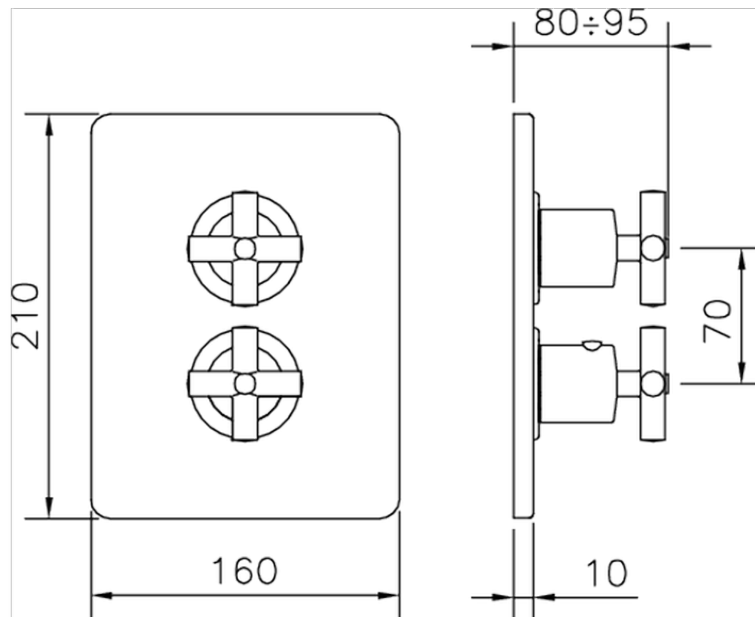

## Exposed part for 1-outlet con.thermo.shower valve THERMO\_SU007300

SU007300

<https://en.huberitalia.com/exposed-part-for-1-outlet-con-thermo-shower-valve-thermo-su007300>

## Piastra/Plate/Plaque/Platte/Placa

2-3mm: XX 25-40 YY 76-91

10 mm: XX 16-31 YY 65-80

ZB007361

<https://en.huberitalia.com/1-outlet-concealed-thermostatic-shower-valve-concealed-zb007361>

## Piastra/Plate/Plaque/Platte/Placa

2-3mm: XX 25-40 YY 76-91

10 mm: XX 16-31 YY 65-80

ZB007301

<https://en.huberitalia.com/1-outlet-concealed-thermostatic-shower-valve-concealed-zb007301>

2026-06-19