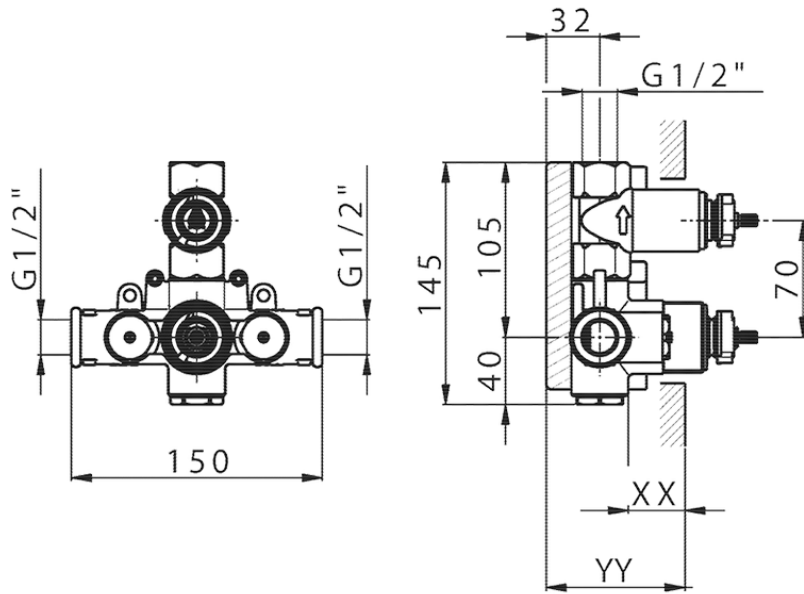

Exposed part for 1-outlet con.thermo.shower valve THERMO_SU007300

SU007300

<https://en.huberitalia.com/exposed-part-for-1-outlet-con-thermo-shower-valve-thermo-su007300>

Piastra/Plate/Plaque/Platte/Placa

2-3mm: XX 25-40 YY 76-91

10 mm: XX 16-31 YY 65-80

ZB007361

<https://en.huberitalia.com/1-outlet-concealed-thermostatic-shower-valve-concealed-zb007361>

Piastra/Plate/Plaque/Platte/Placa

2-3mm: XX 25-40 YY 76-91

10 mm: XX 16-31 YY 65-80

ZB007301

<https://en.huberitalia.com/1-outlet-concealed-thermostatic-shower-valve-concealed-zb007301>

2026-05-25