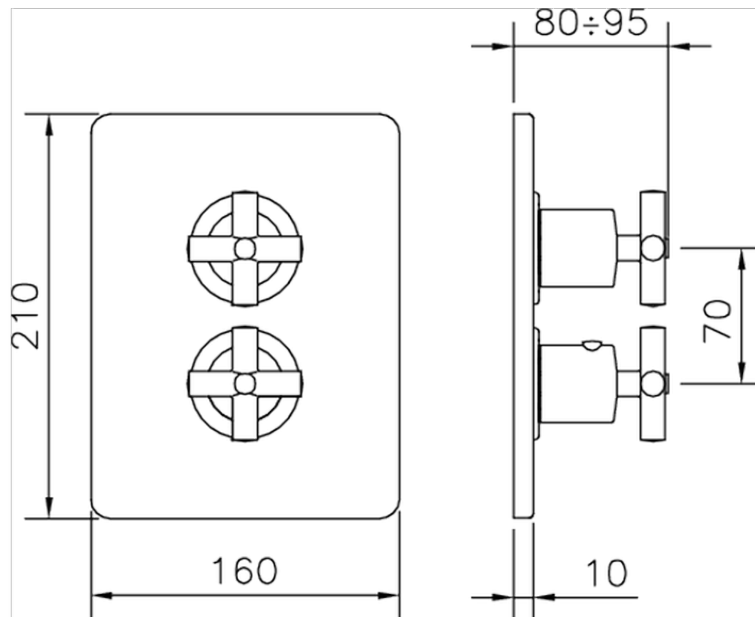

## Exposed part for 1-outlet con.thermo.shower valve THERMO\_SU007300

SU007300

<https://en.huberitalia.com/exposed-part-for-1-outlet-con-thermo-shower-valve-thermo-su007300>

## Piastra/Plate/Plaque/Platte/Placa

2-3mm: XX 25-40 YY 76-91

10 mm: XX 16-31 YY 65-80

ZB007361

<https://en.huberitalia.com/1-outlet-concealed-thermostatic-shower-valve-concealed-zb007361>

Piastra/Plate/Plaque/Platte/Placa

2-3mm: XX 25-40 YY 76-91

10 mm: XX 16-31 YY 65-80

ZB007301

<https://en.huberitalia.com/1-outlet-concealed-thermostatic-shower-valve-concealed-zb007301>

2026-04-09