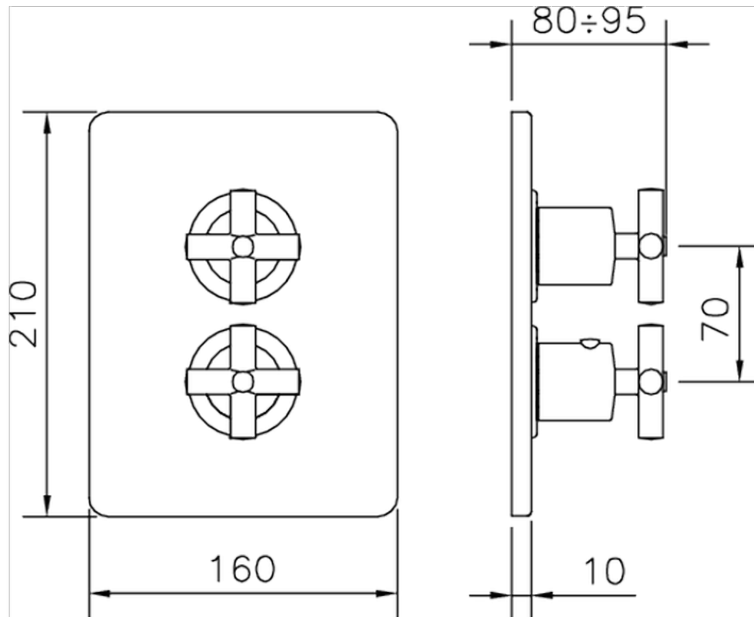

Exposed part for 1-outlet con.thermo.shower valve THERMO_SU007300

SU007300

<https://en.huberitalia.com/exposed-part-for-1-outlet-con-thermo-shower-valve-thermo-su007300>

Piastra/Plate/Plaque/Platte/Placa

2-3mm: XX 25-40 YY 76-91

10 mm: XX 16-31 YY 65-80

ZB007361

<https://en.huberitalia.com/1-outlet-concealed-thermostatic-shower-valve-concealed-zb007361>

Piastra/Plate/Plaque/Platte/Placa

2-3mm: XX 25-40 YY 76-91

10 mm: XX 16-31 YY 65-80

ZB007301

<https://en.huberitalia.com/1-outlet-concealed-thermostatic-shower-valve-concealed-zb007301>

2026-05-02