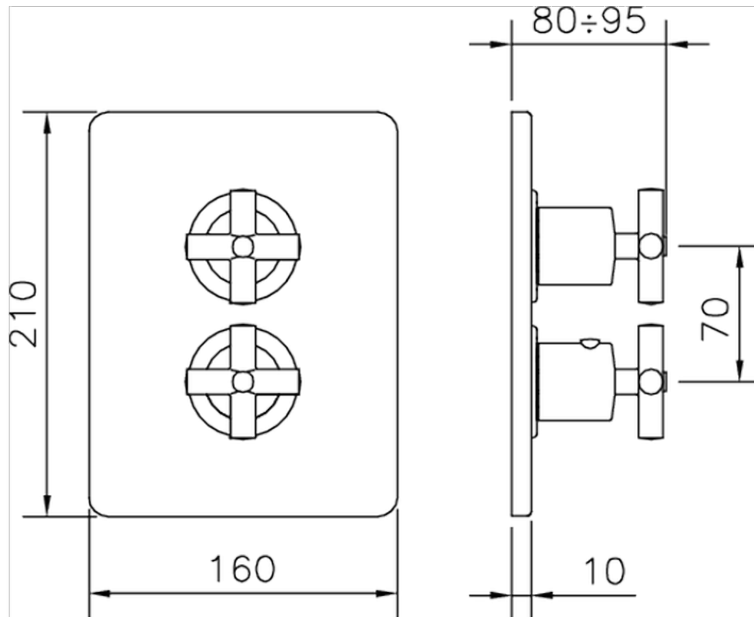

Exposed part for 1-outlet con.thermo.shower valve THERMO_SU007300

SU007300

<https://en.huberitalia.com/exposed-part-for-1-outlet-con-thermo-shower-valve-thermo-su007300>

Piastra/Plate/Plaque/Platte/Placa

2-3mm: XX 25-40 YY 76-91

10 mm: XX 16-31 YY 65-80

ZB007361

<https://en.huberitalia.com/1-outlet-concealed-thermostatic-shower-valve-concealed-zb007361>

Piastra/Plate/Plaque/Platte/Placa

2-3mm: XX 25-40 YY 76-91

10 mm: XX 16-31 YY 65-80

ZB007301

<https://en.huberitalia.com/1-outlet-concealed-thermostatic-shower-valve-concealed-zb007301>

2026-06-10