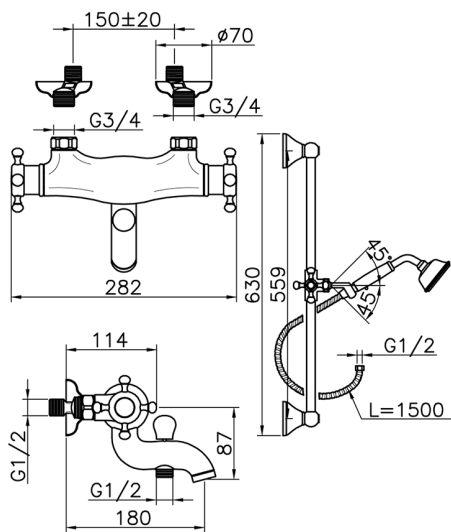

## Thermostatic bath-shower mixer with sliding bar VICTORIAN\_VTS27010

MODEL **VTS27010**

Thermostatic bath-shower mixer with sliding bar, 56 cm Sliding rail kit with sliding bracket, 78 mm Brass Classic One spray Handshower, 150 cm Brass flexible hose

### CHARACTERISTICS

Cartridge Spare Parts **24.04A.PP**  
**8x20 Plus P Thermostatic Valve**