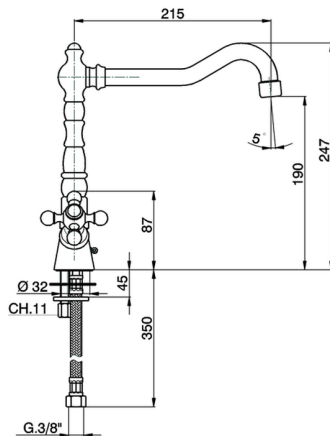

CHARACTERISTICS