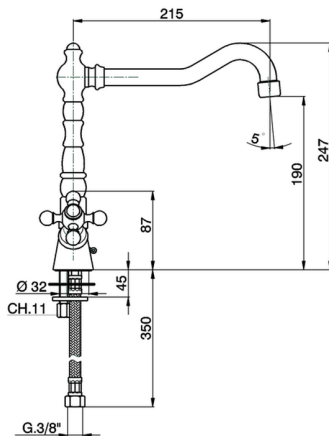

Sink mixer KITCHEN_RE300520

MODEL **RE300520**

Sink mixer, swivel spout, G.3/8" stainless steel flexible hoses

AVAILABLE FINISHINGS

- 
21 21 Chrome
- 
26 26 Old Copper
- 
27 27 Old Bronze

CHARACTERISTICS

2026-06-13