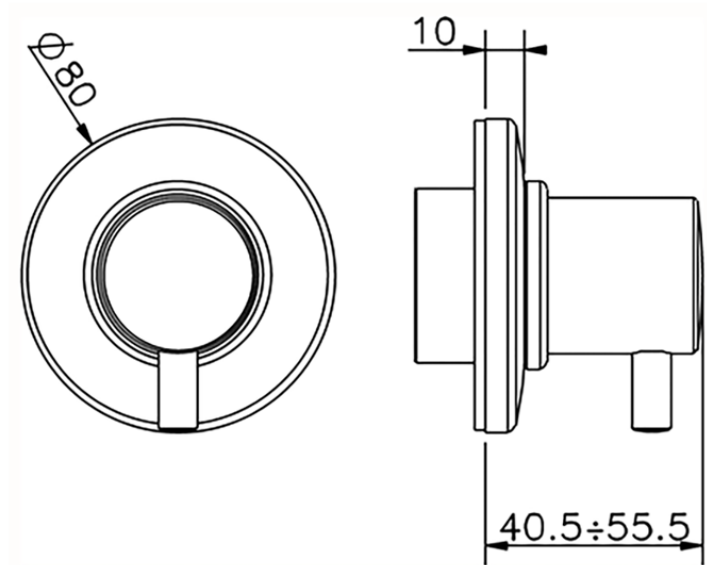

## Stopvalve exposed part TRATTO EVO\_TV003310

TV003310

<https://en.huberitalia.com/stopvalve-exposed-part-tratto-evo-tv003310>

2024-12-18